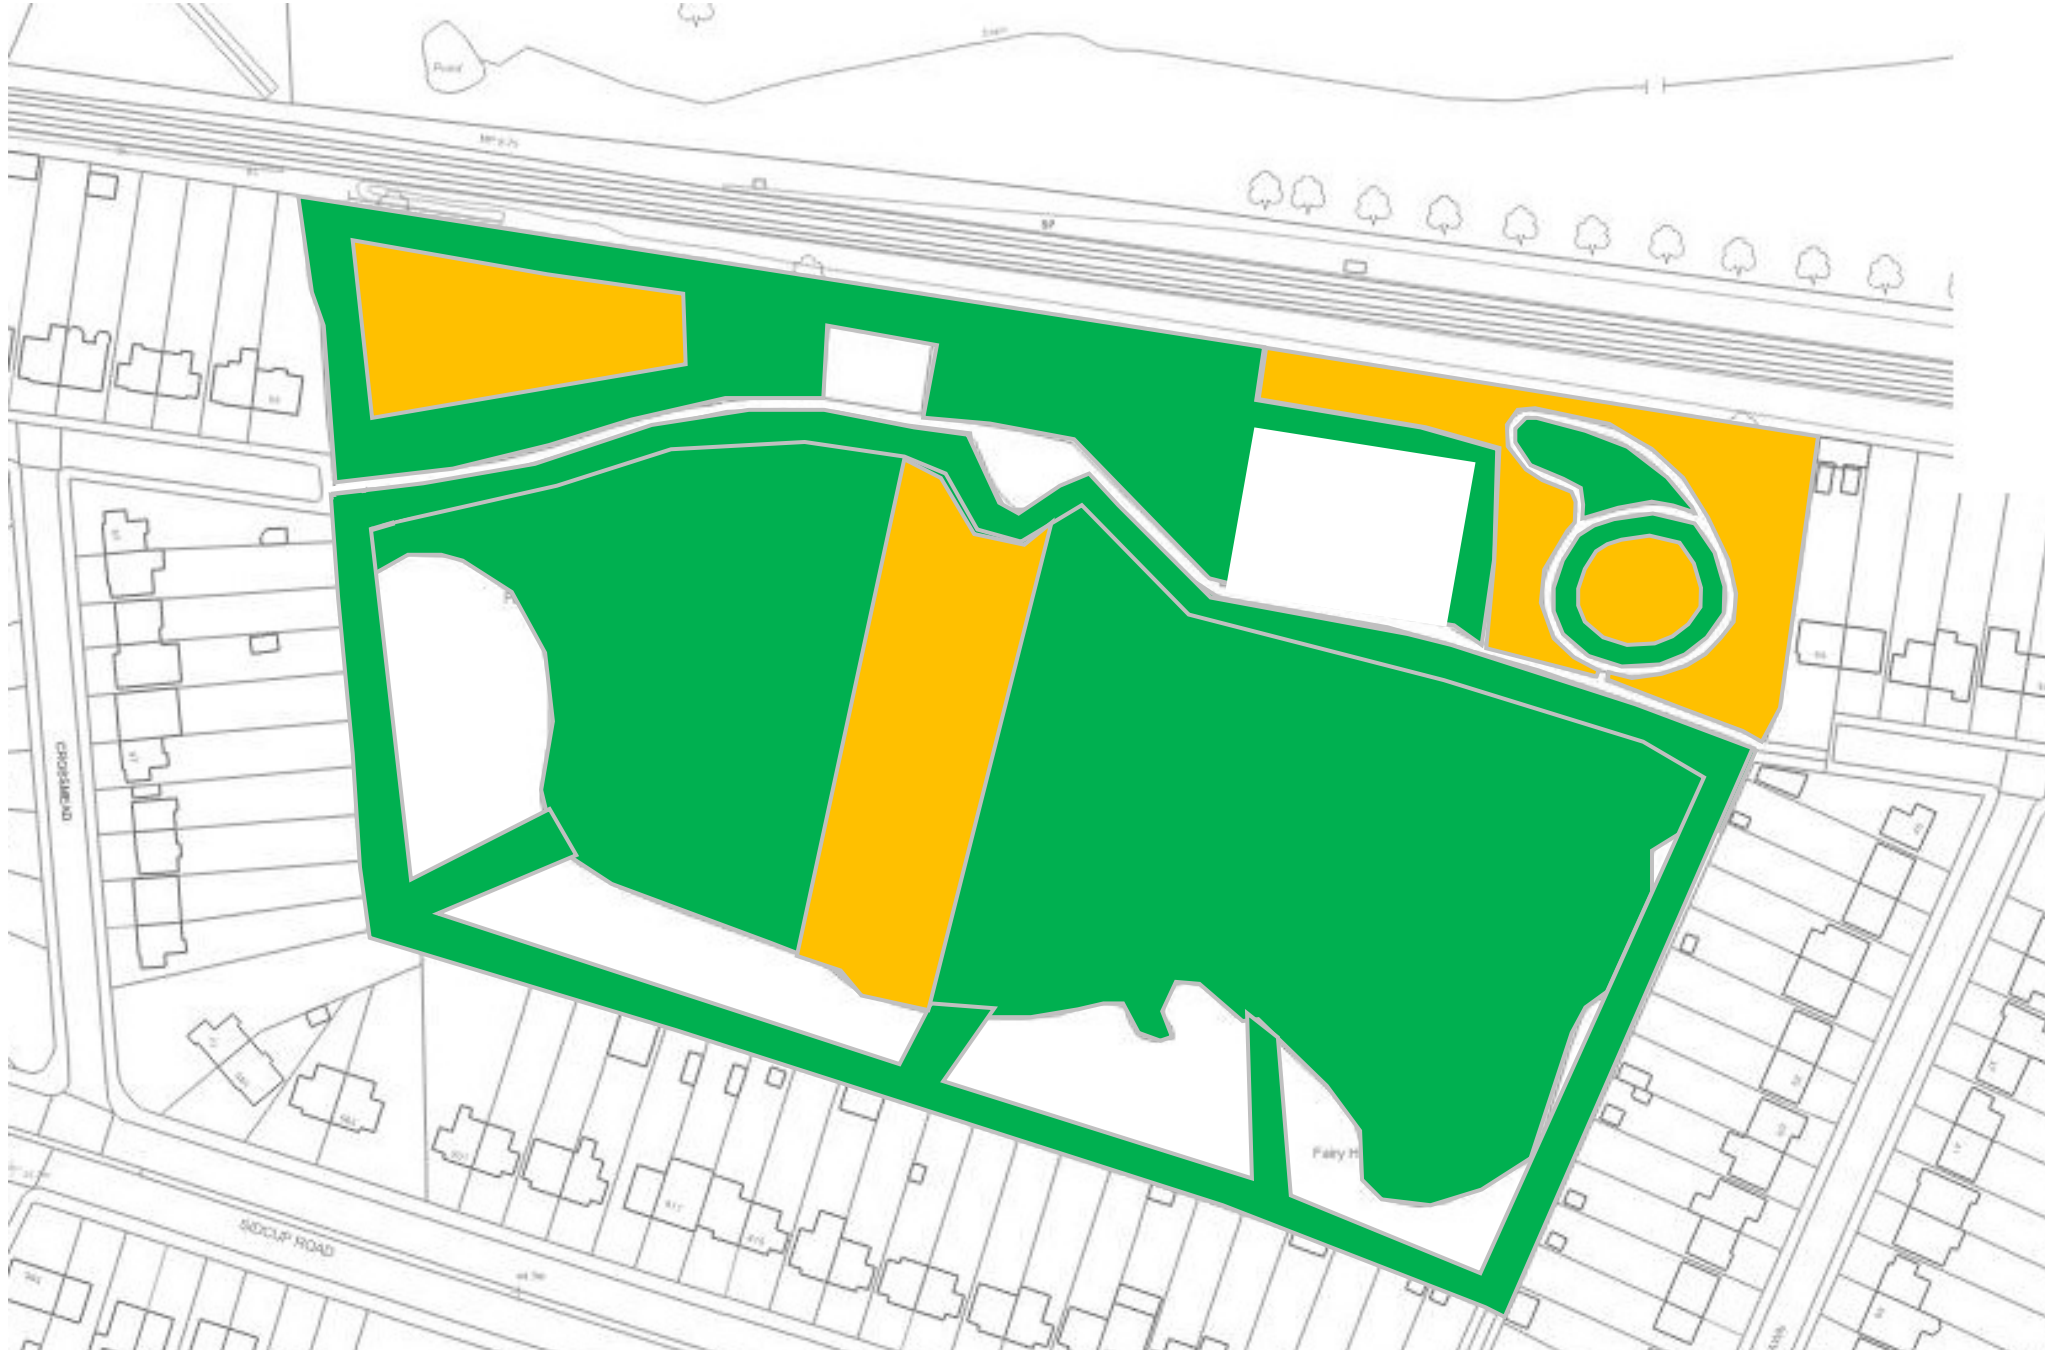

Amenity  Meadow 

East Greenwich Pleasaunce

Amenity  Meadow  Walkway 

Eltham Green Amenity 

Eltham Park South

Amenity  Conservation  Walkway 

Fairy Hill Park

Greening Street

Amenity  Meadow 

Hornfair Park

King John's Field

Amenity  Conservation  Walkway 

Oxleas Meadow

Plumstead Gardens

Amenity 

Queenscroft Park

Amenity

Conservation

Wildflower

Shrewsbury Park Amenity  Meadow  Walkway 

Southwood Park

Amenity  Conservation  Meadow  Walkway 

St Mary's Gardens

Amenity 

Sutcliffe Park

The Course

Amenity  Meadow  Walkway 

Wynford Way

Amenity  Conservation  Meadow  Walkway 

Junction of Prince John Road / Sherard Road

Meadow  Walkway 