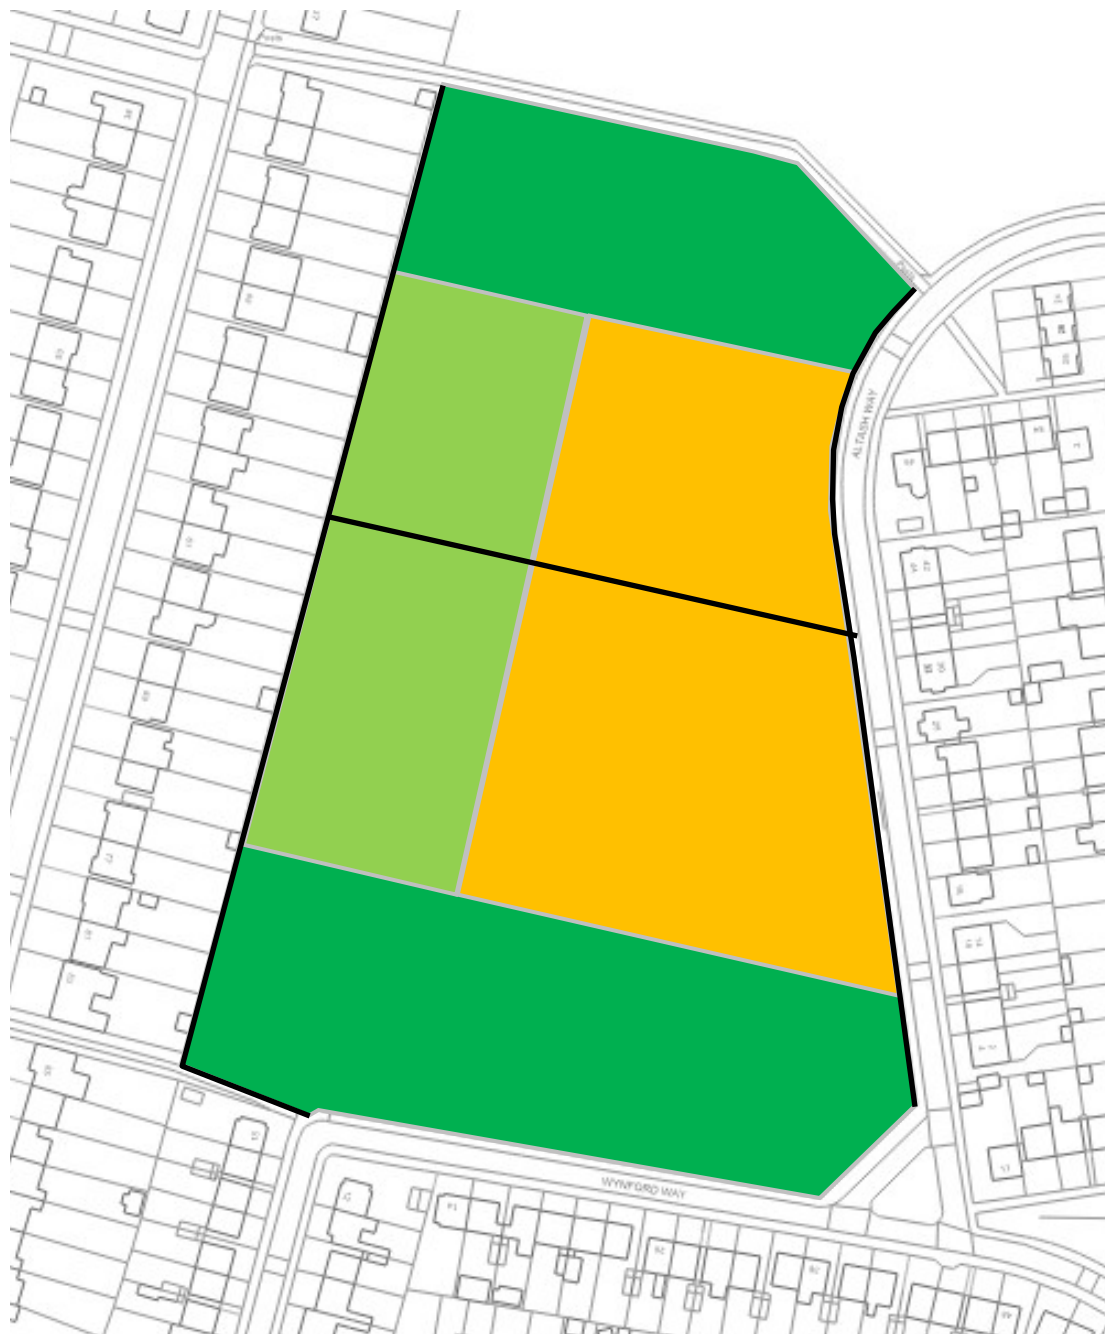

Amenity  Meadow 

East Greenwich Pleasaunce

Amenity  Meadow  Walkway 

Eltham Green Amenity 

Eltham Park South

Amenity  Conservation  Walkway 

Fairy Hill Park

Greening Street

Amenity  Meadow 

Hornfair Park

King John's Field

Amenity  Conservation  Walkway 

Oxleas Meadow

Plumstead Gardens

Amenity 

Queenscroft Park

Amenity

Conservation

Wildflower

Shrewsbury Park Amenity  Meadow  Walkway 

Southwood Park

Amenity  Conservation  Meadow  Walkway 

St Mary's Gardens

Amenity 

Sutcliffe Park

The Course

Amenity  Meadow  Walkway 

Wynford Way

Amenity  Conservation  Meadow  Walkway 

Junction of Prince John Road / Sherard Road

Meadow  Walkway 