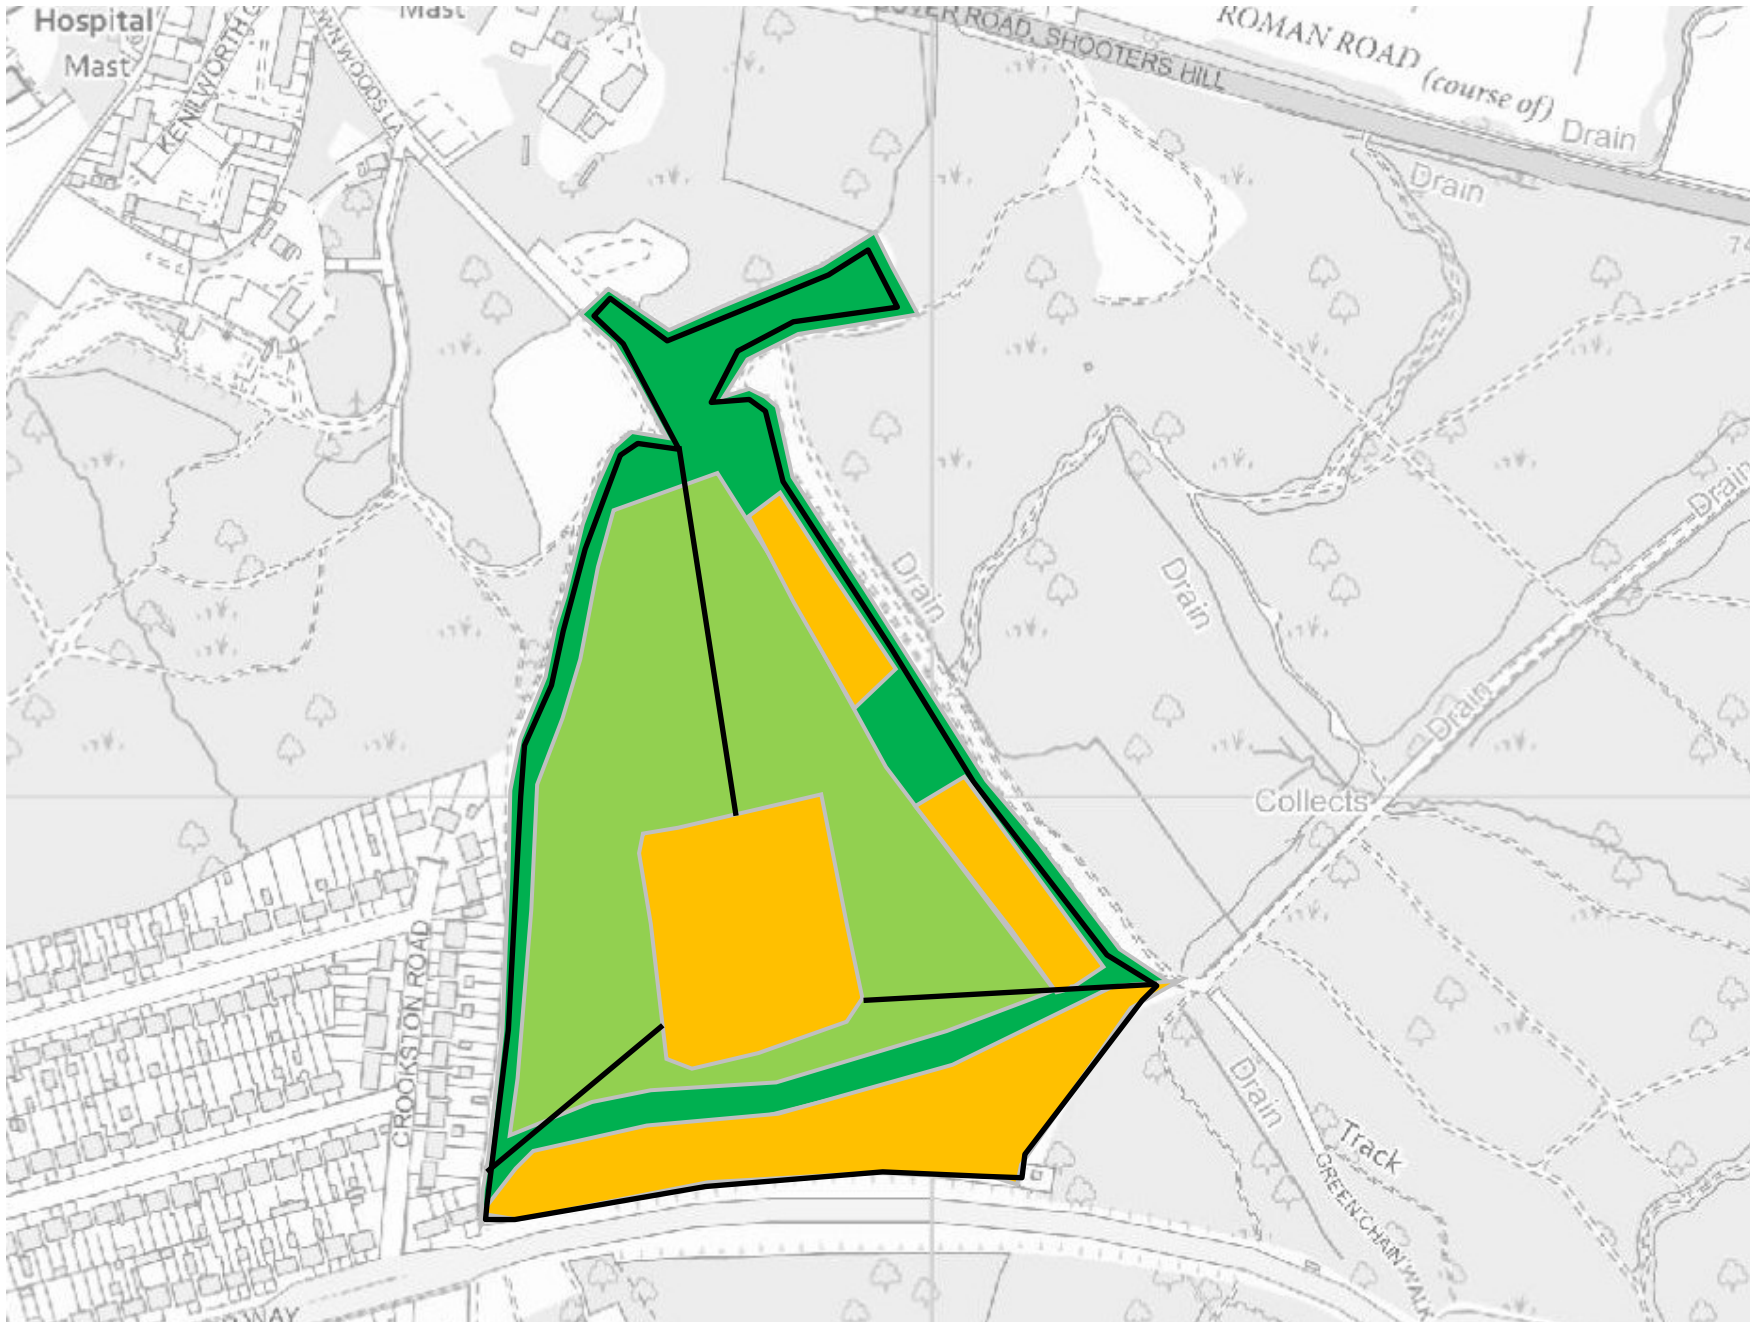

Amenity  Meadow 

East Greenwich Pleasaunce

Amenity  Meadow  Walkway 

Eltham Green Amenity 

Eltham Park South

Amenity  Conservation  Walkway 

Fairy Hill Park

Greening Street

Amenity  Meadow 

Hornfair Park

King John's Field

Amenity  Conservation  Walkway 

Oxleas Meadow

Plumstead Gardens

Amenity 

Queenscroft Park

Amenity

Conservation

Wildflower

Shrewsbury Park Amenity  Meadow  Walkway 

Southwood Park

Amenity  Conservation  Meadow  Walkway 

St Mary's Gardens

Amenity 

Sutcliffe Park

The Course

Amenity  Meadow  Walkway 

Wynford Way

Amenity  Conservation  Meadow  Walkway 

Junction of Prince John Road / Sherard Road

Meadow  Walkway 