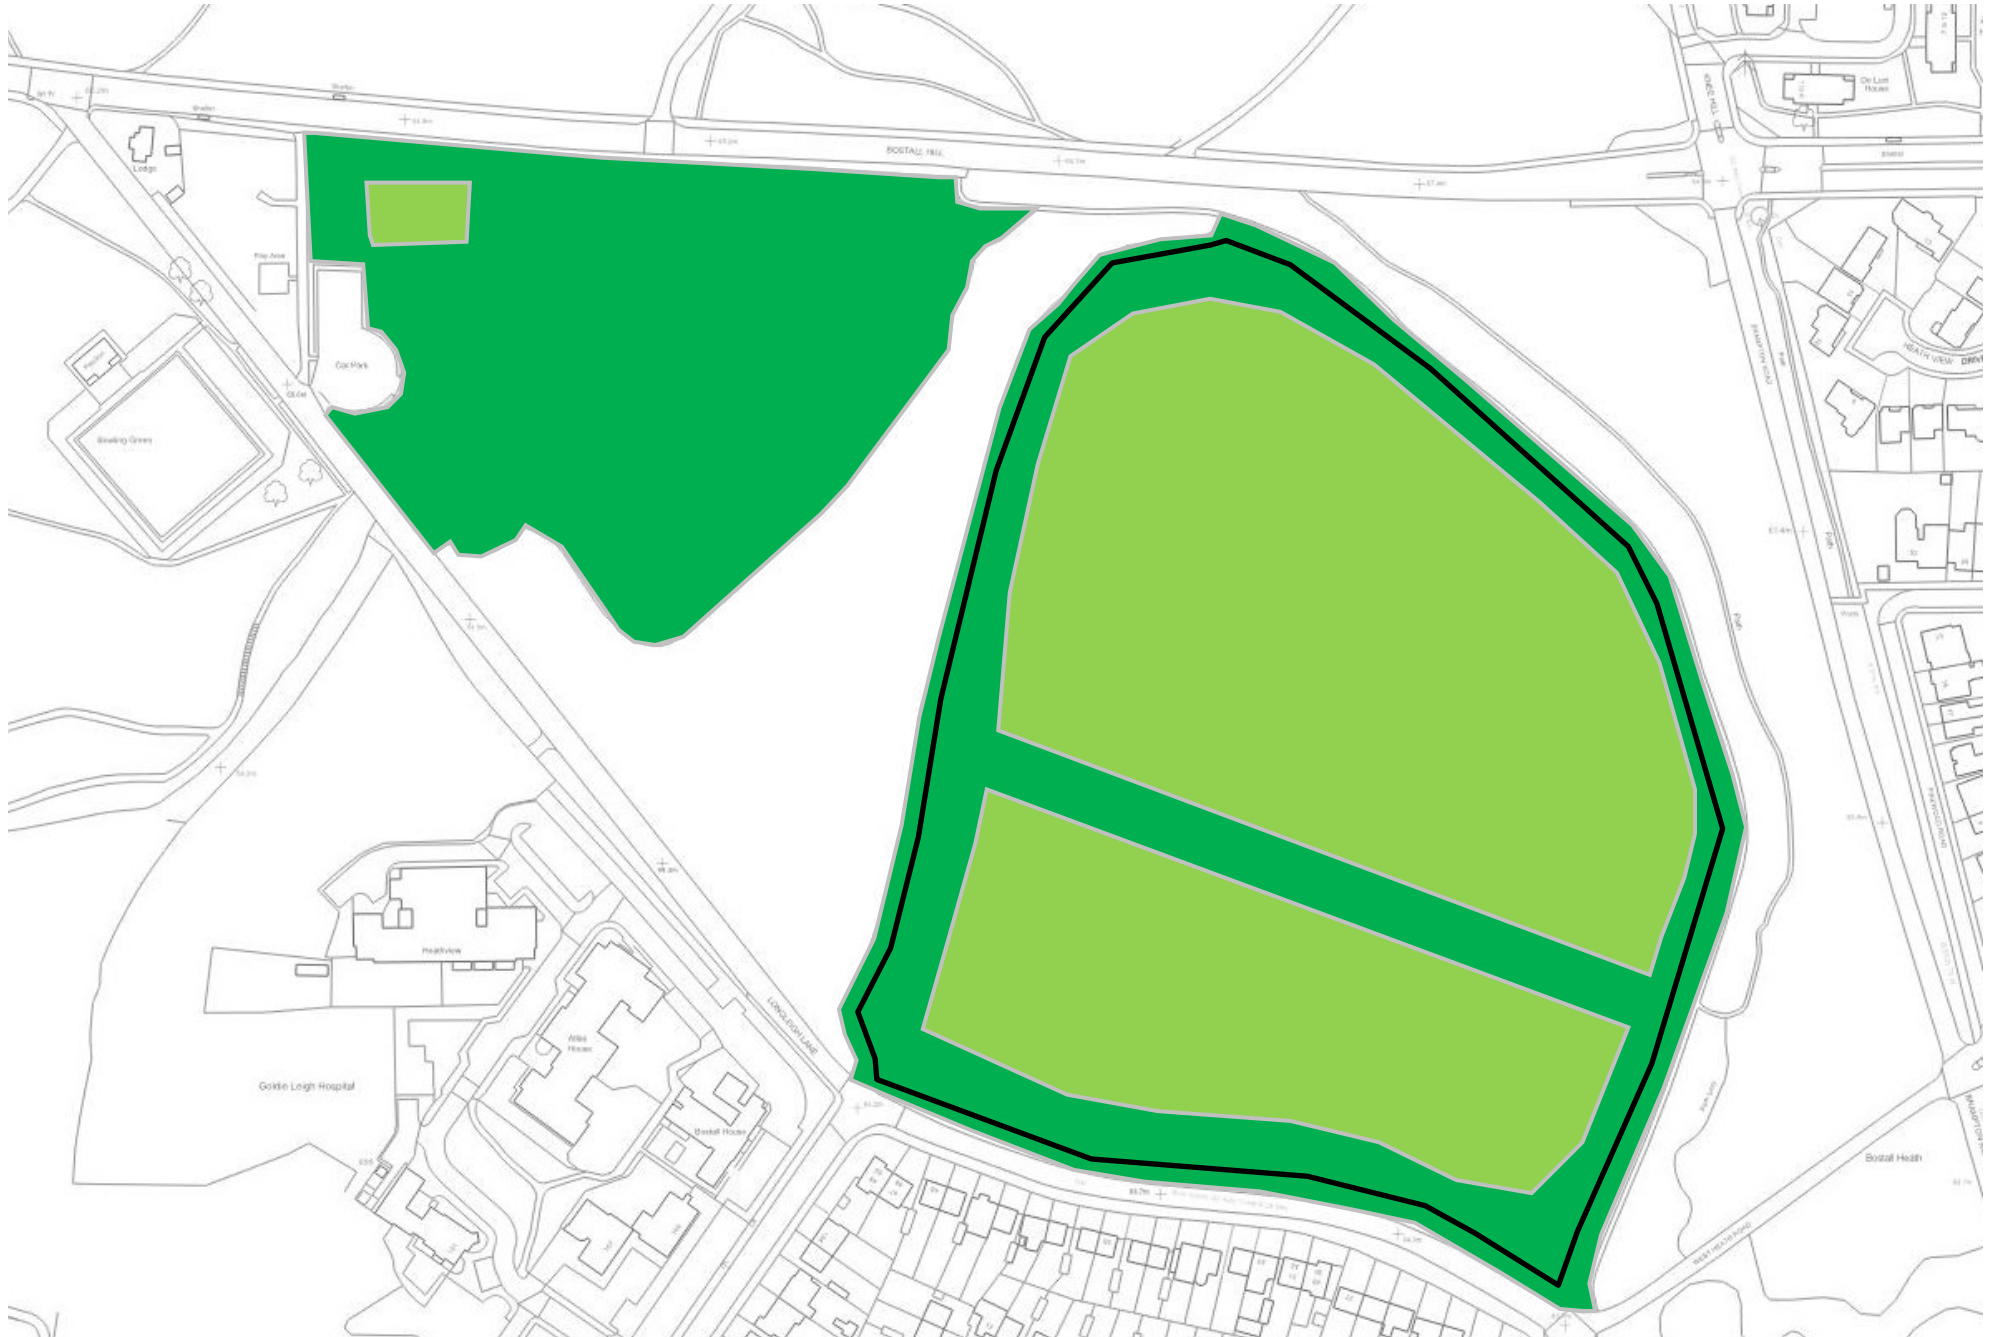

Avery Hill Park

Blackheath

Amenity ■ Conservation - once a year ■ Conservation - once ever 2 years ■

Bostall Heath

Amenity  Meadow  Walkway 

Charlton Park

Amenity  Conservation  Walkway  Logs 

Coldharbour Unleased Open Space

Amenity  Meadow 

East Greenwich Pleasaunce

Amenity  Meadow  Walkway 

Eltham Green Amenity 

Eltham Park South

Amenity  Conservation  Walkway 

Fairy Hill Park

Greening Street

Amenity  Meadow 

Hornfair Park

King John's Field

Amenity  Conservation  Walkway 

Oxleas Meadow

Plumstead Gardens

Amenity 

Queenscroft Park