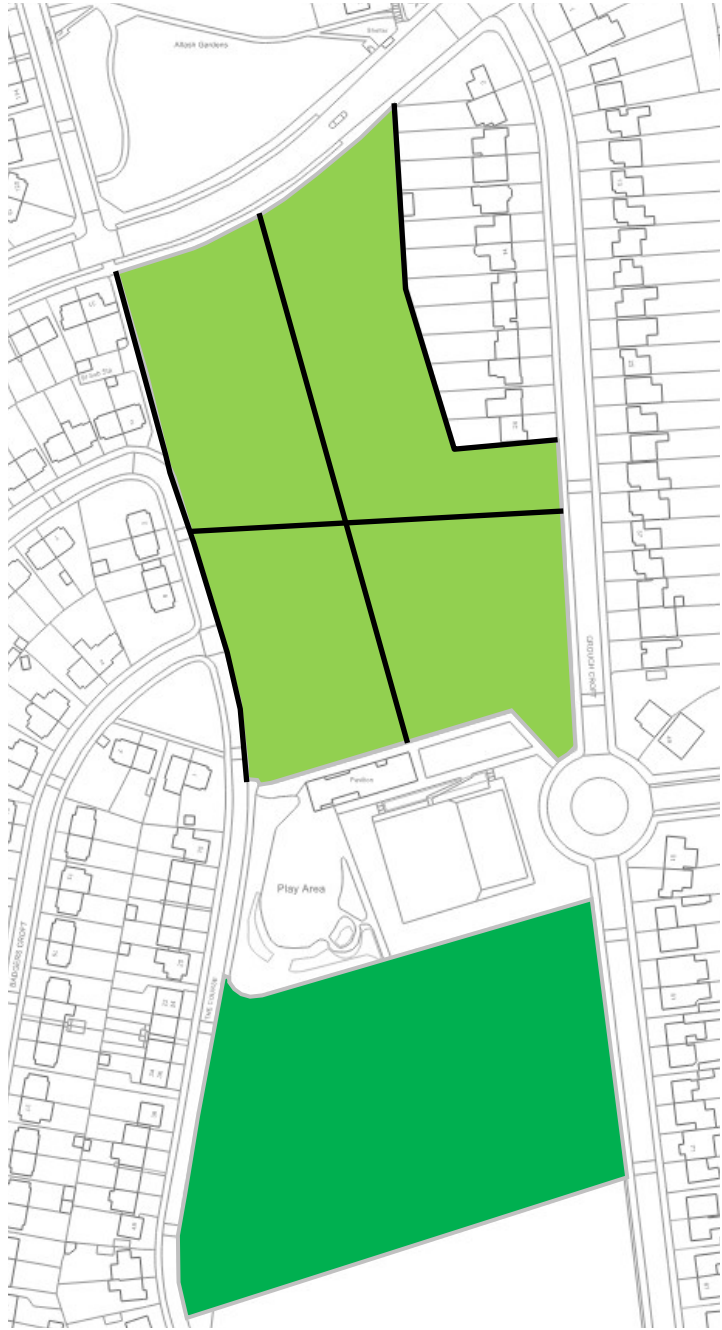

Amenity  Meadow 

East Greenwich Pleasaunce

Amenity  Meadow  Walkway 

Eltham Green Amenity 

Eltham Park South

Amenity  Conservation  Walkway 

Fairy Hill Park

Greening Street

Amenity  Meadow 

Hornfair Park

King John's Field

Amenity  Conservation  Walkway 

Oxleas Meadow

Plumstead Gardens

Amenity 

Queenscroft Park

Amenity

Conservation

Wildflower

Shrewsbury Park Amenity  Meadow  Walkway 

Southwood Park

Amenity  Conservation  Meadow  Walkway 

St Mary's Gardens

Amenity 

Sutcliffe Park

The Course

Amenity  Meadow  Walkway 

Wynford Way

Amenity  Conservation  Meadow  Walkway 

Junction of Prince John Road / Sherard Road

Meadow  Walkway 