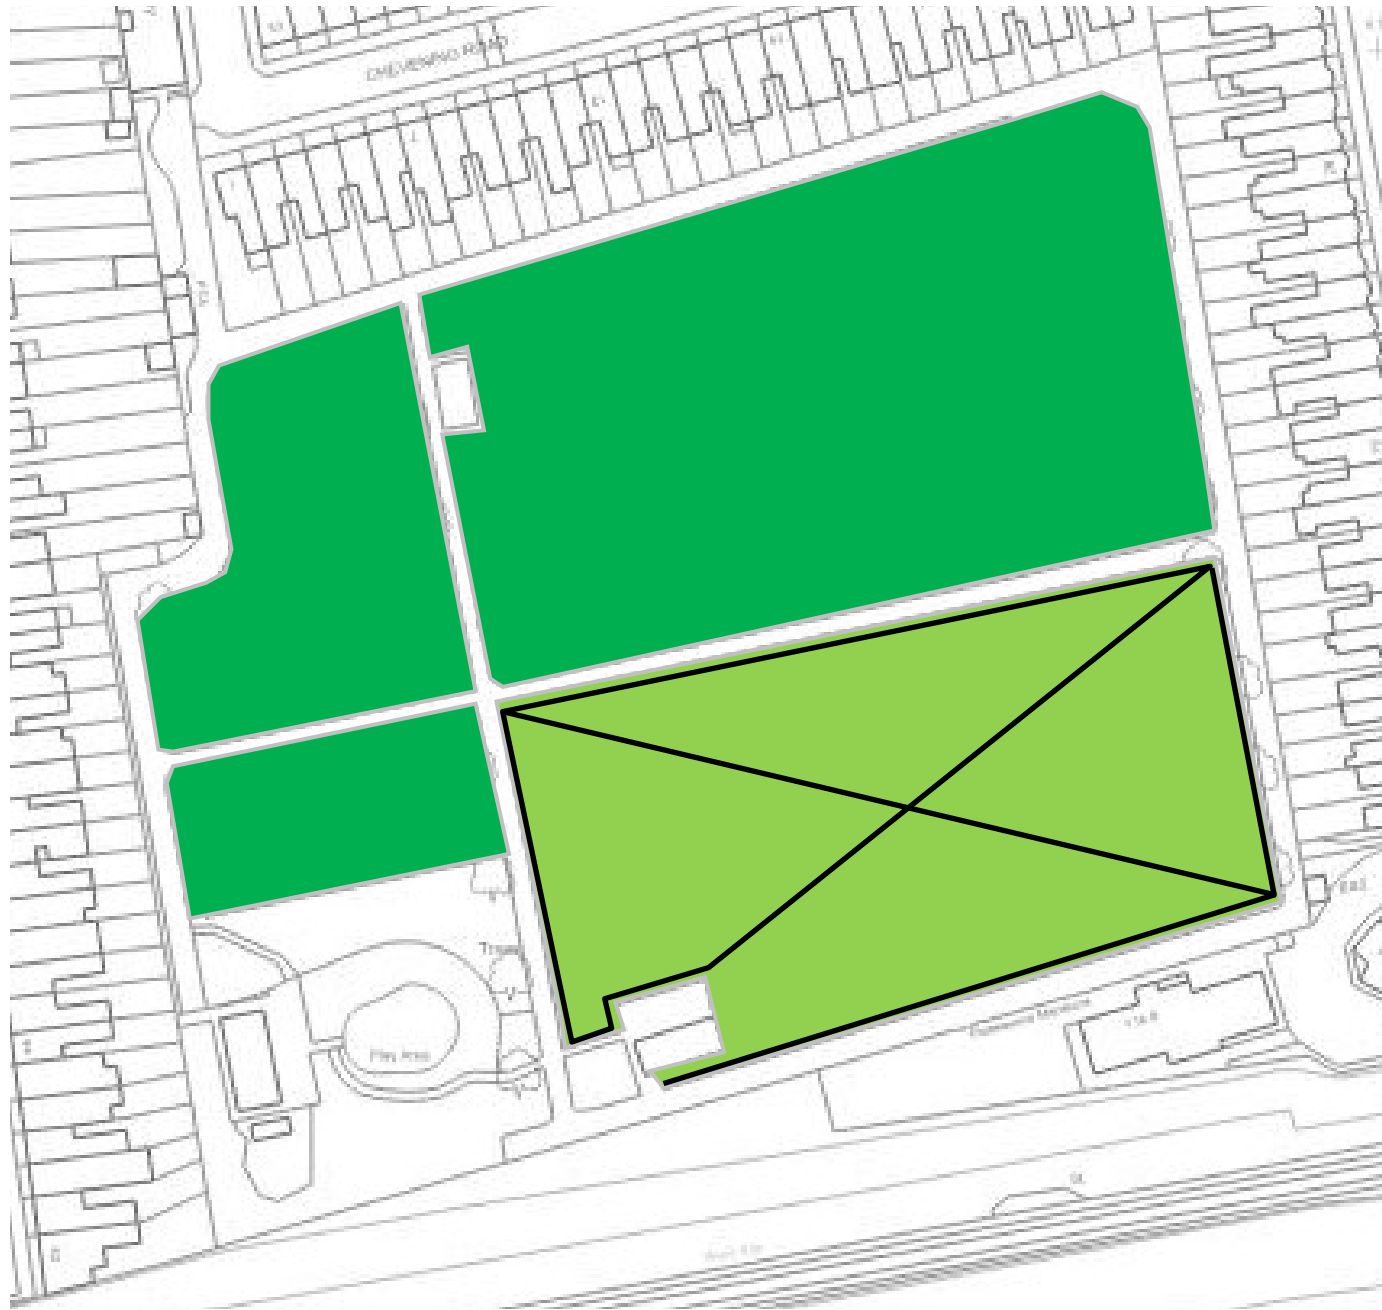

Avery Hill Park

Blackheath

Amenity ■ Conservation - once a year ■ Conservation - once ever 2 years ■

Bostall Heath

Amenity  Meadow  Walkway 

Charlton Park

Amenity  Conservation  Walkway  Logs 

Coldharbour Unleased Open Space

Amenity  Meadow 

East Greenwich Pleasaunce

Amenity  Meadow  Walkway 

Eltham Green Amenity 

Eltham Park South

Amenity  Conservation  Walkway 

Fairy Hill Park

Greening Street

Amenity  Meadow 

Hornfair Park

King John's Field

Amenity  Conservation  Walkway 

Oxleas Meadow

Plumstead Gardens

Amenity 

Queenscroft Park