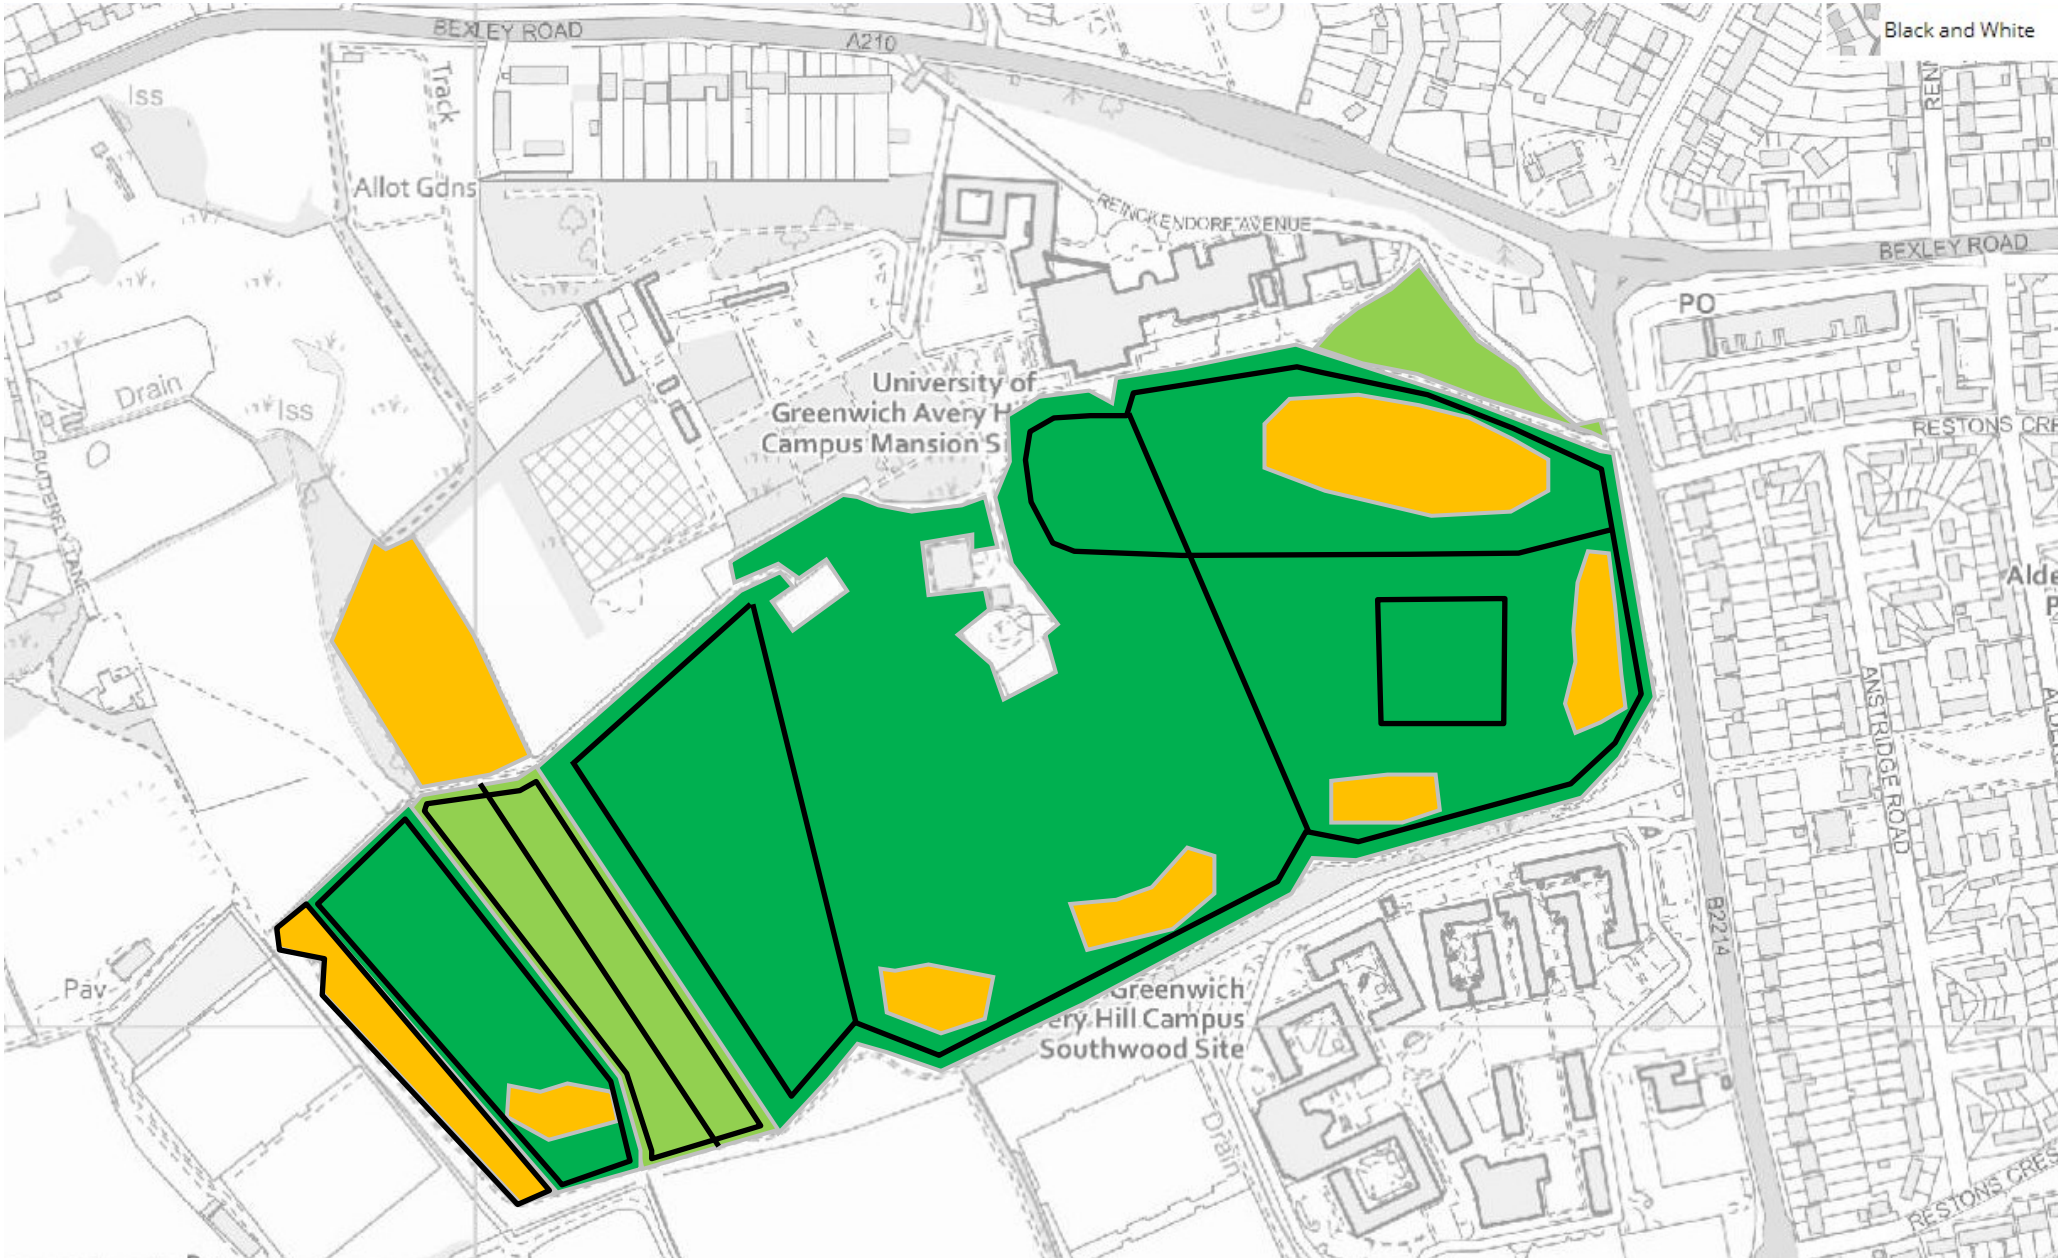

Avery Hill Park

Blackheath

Amenity ■ Conservation - once a year ■ Conservation - once ever 2 years ■

Bostall Heath

Amenity  Meadow  Walkway 

Charlton Park

Amenity  Conservation  Walkway  Logs 

Coldharbour Unleased Open Space

Amenity  Meadow 

East Greenwich Pleasaunce

Amenity  Meadow  Walkway 

Eltham Green Amenity 

Eltham Park South

Amenity  Conservation  Walkway 

Fairy Hill Park

Greening Street

Amenity  Meadow 

Hornfair Park

King John's Field

Amenity  Conservation  Walkway 

Oxleas Meadow

Plumstead Gardens

Amenity 

Queenscroft Park

Sutcliffe Park

The Course

Amenity  Meadow  Walkway 

Wynford Way

Amenity  Conservation  Meadow  Walkway 

Junction of Prince John Road / Sherard Road

Meadow  Walkway 