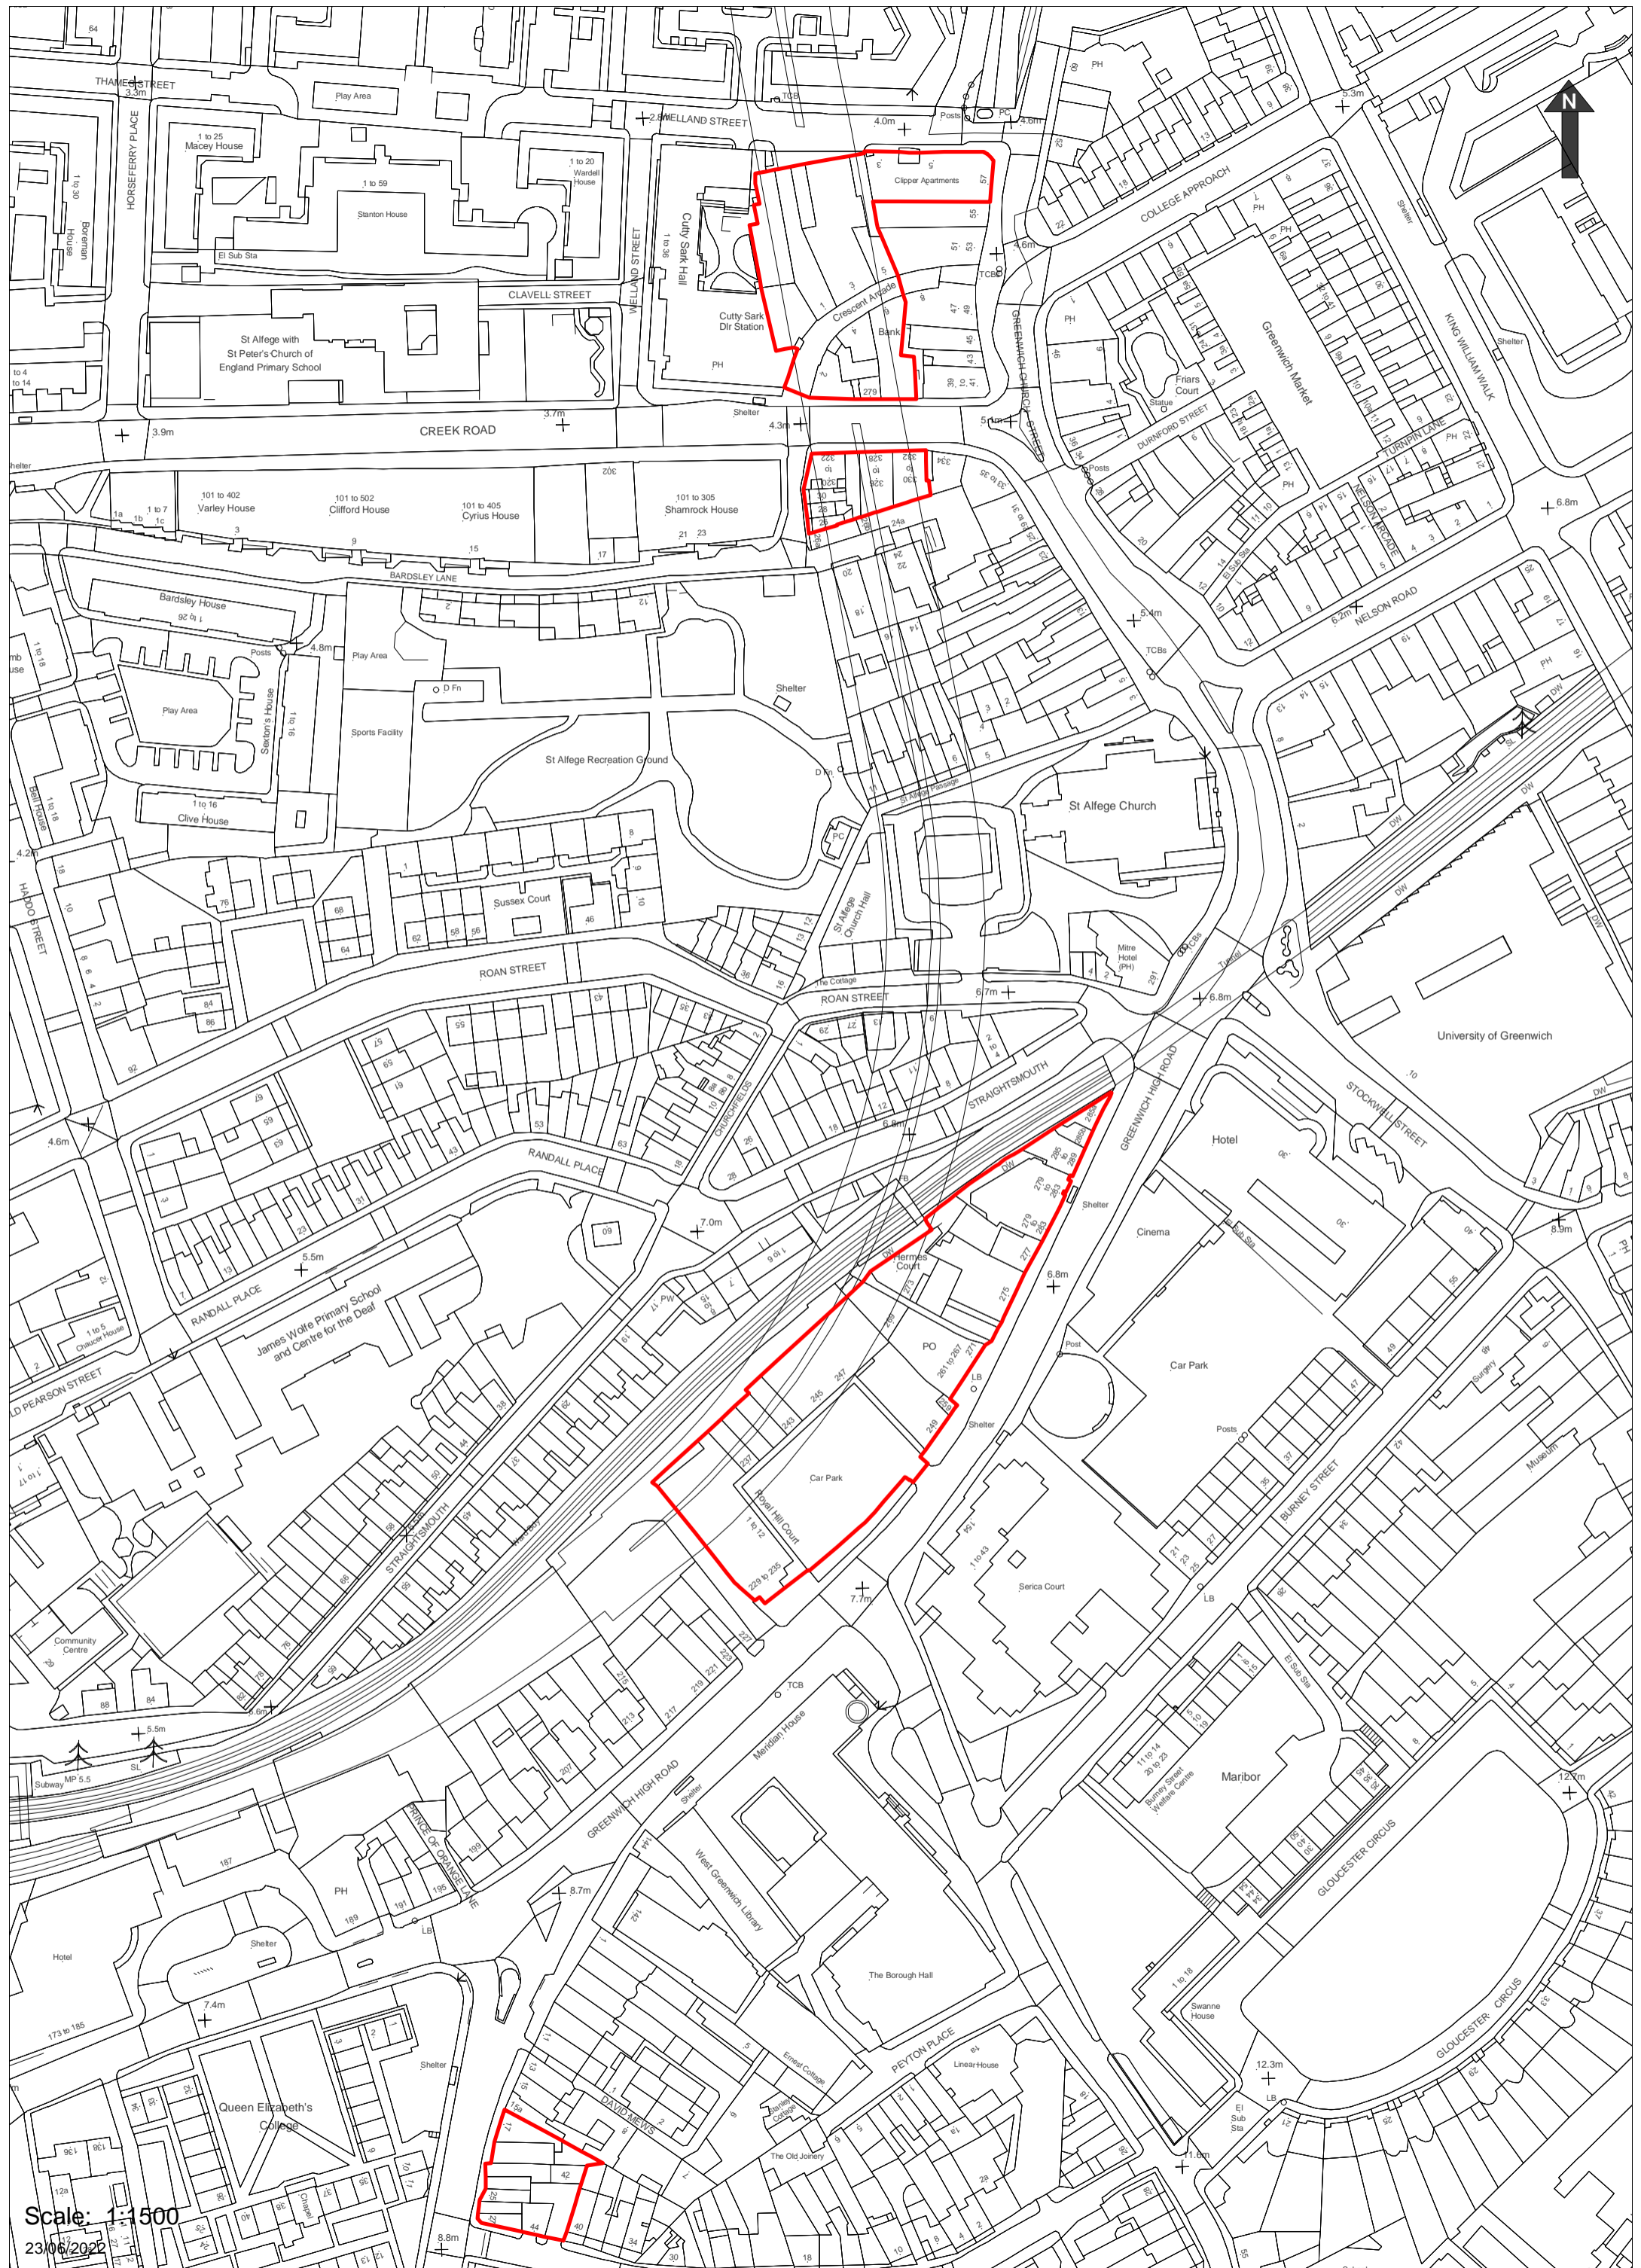

61

33.4m

Blackheath Concert Halls

23

Scale: 1:750

Blackheath District Centre

1:1500  
23/06/2022

**East Greenwich District Centre**

Scale: 1:1500  
23/06/2020

Scale: 1:1000