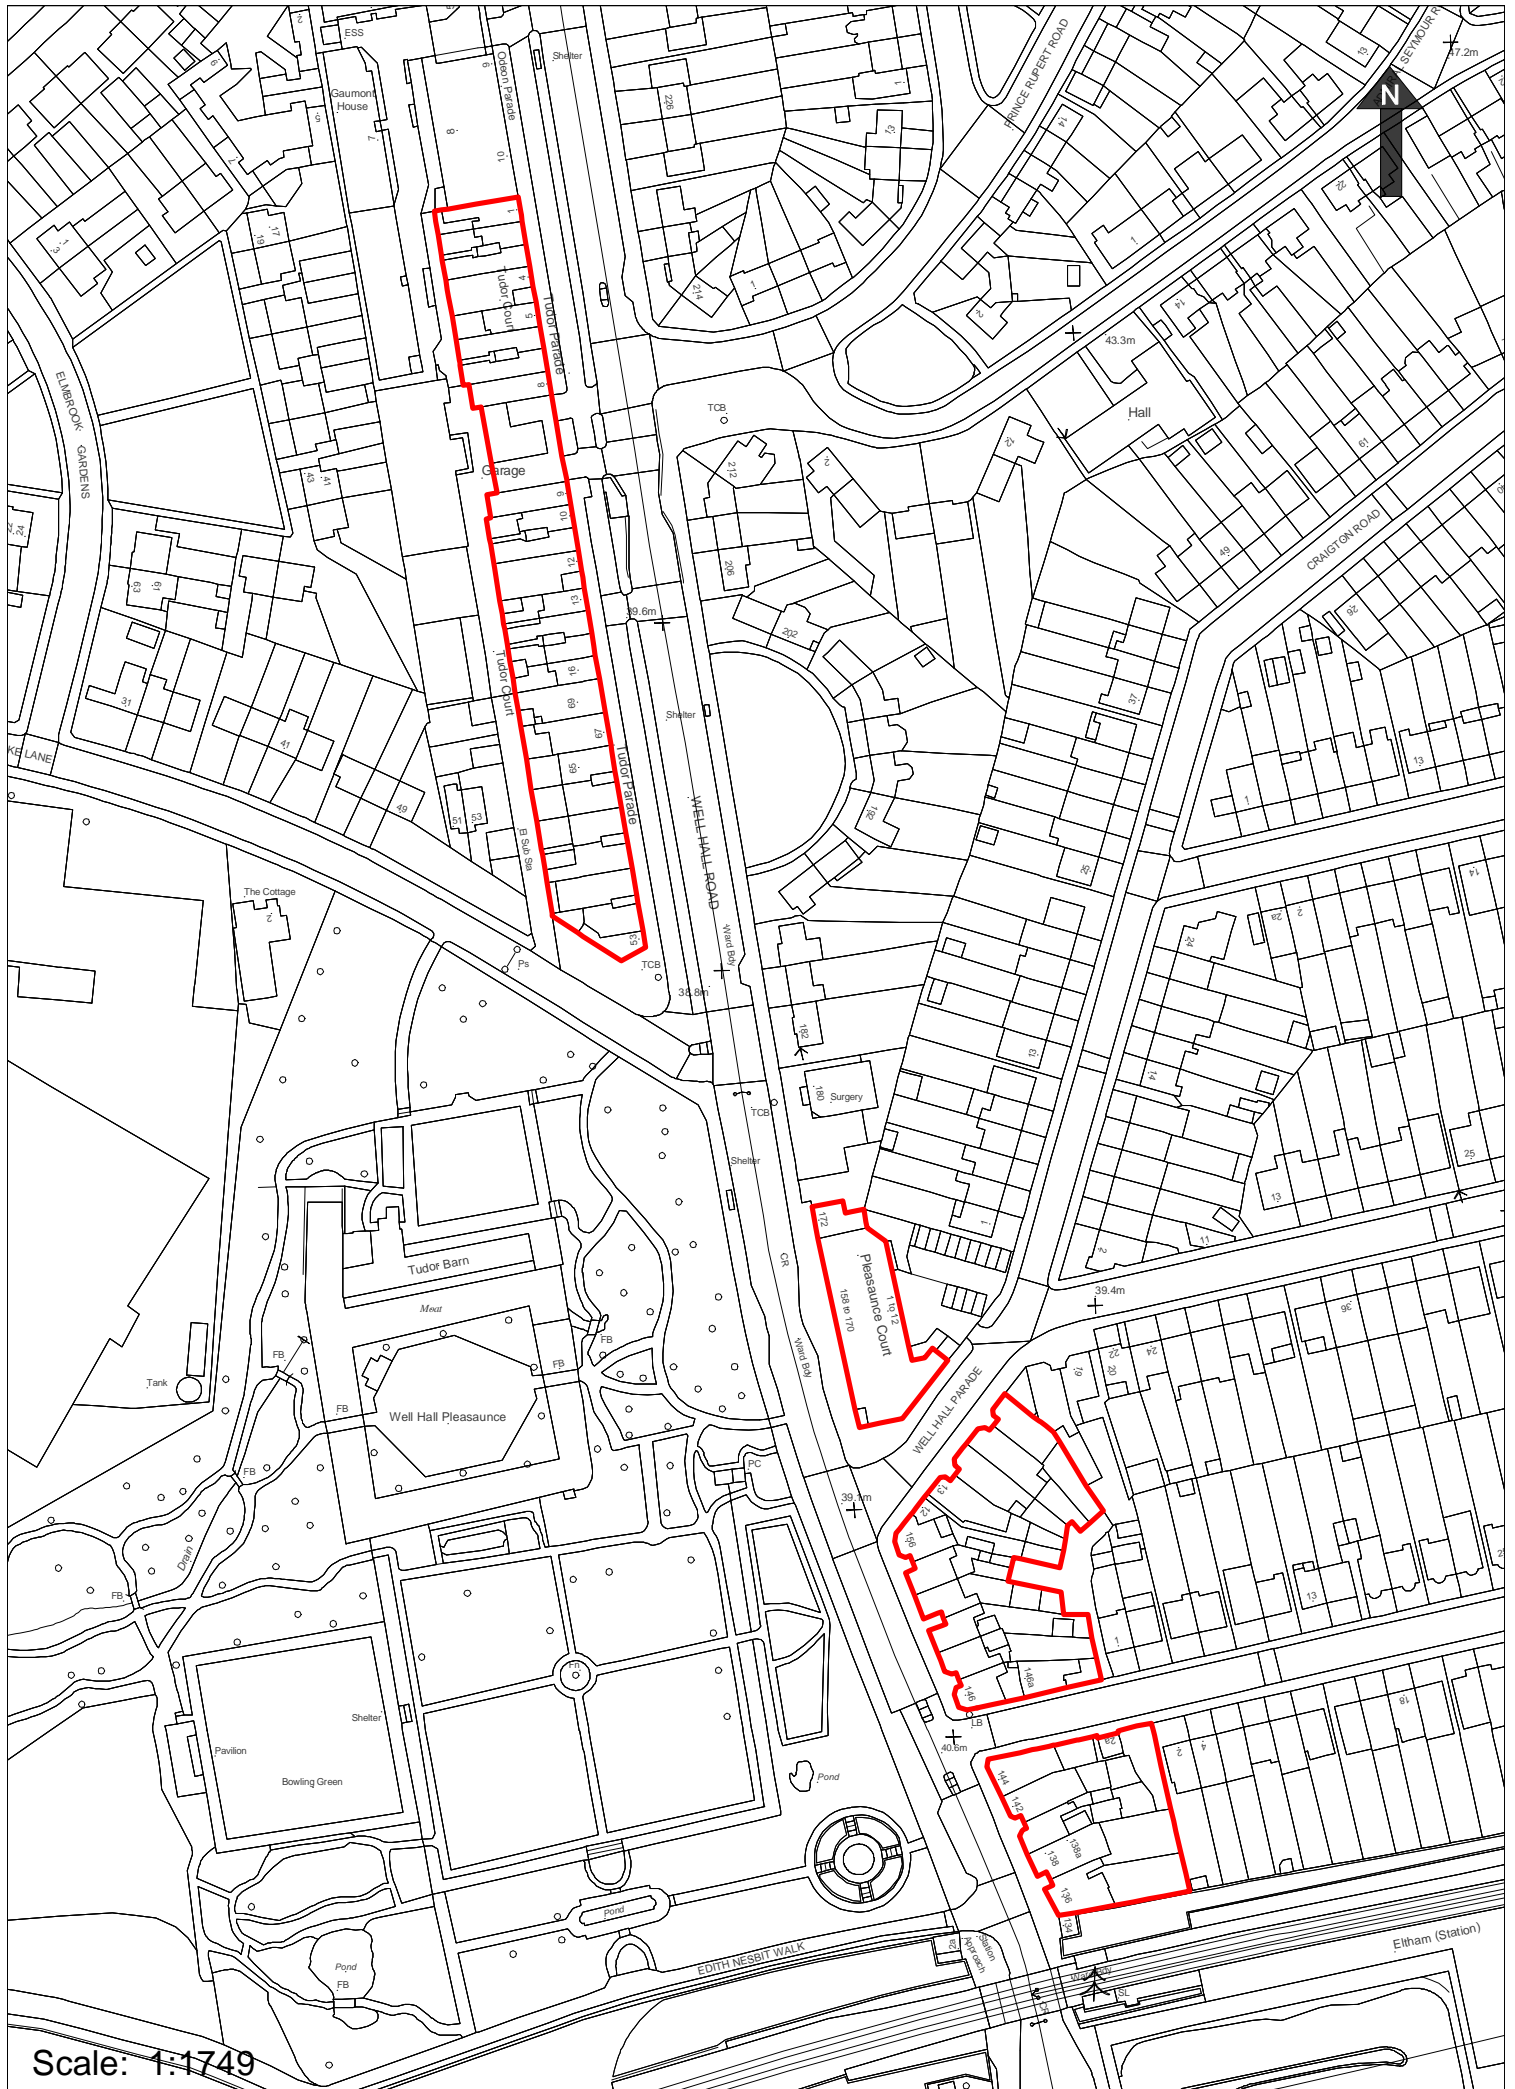

Scale: 1:500

Abbey Wood Local Centre

Scale: 1:750

Charlton Local centre

CHARLTON

Scale: 1:500

Gallions Reach Local Centre

Scale: 1:1250

Herbert Road Local Centre

Scale: 1:500

42.8m

Mottingham Local Centre

Scale: 1:1250

New Eltham Local Centre

Scale: 1:1250

Royal standard Local Centre

Scale: 1:1749

Well Hall Local Centre