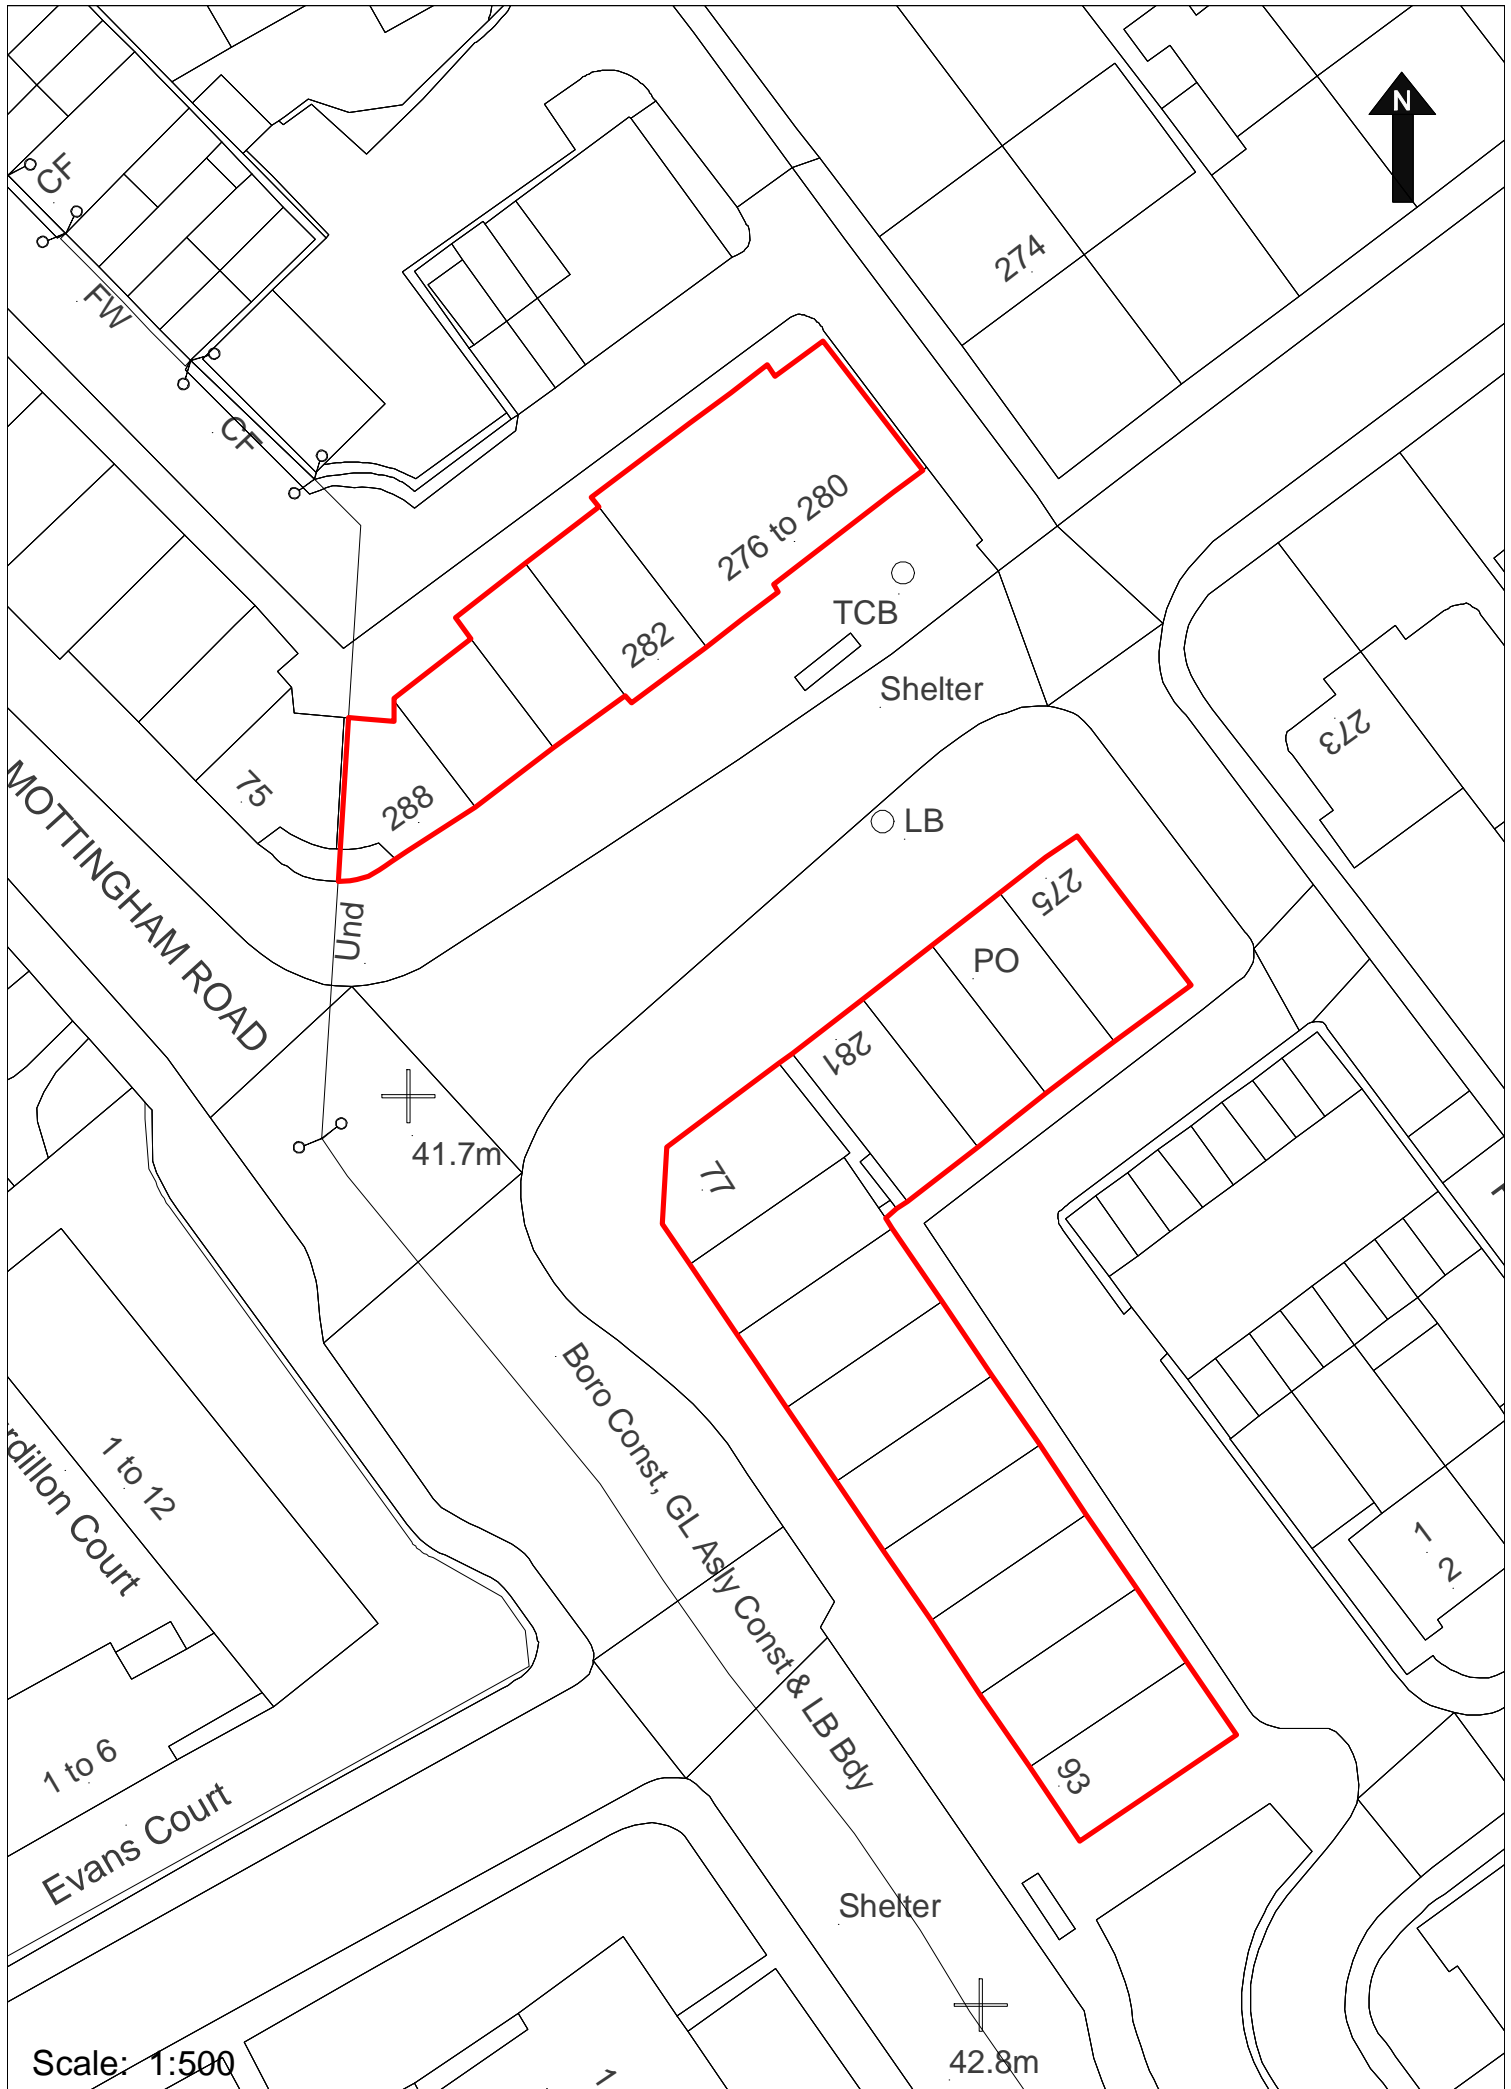

Scale: 1:500

Abbey Wood Local Centre

Scale: 1:750

Charlton Local centre

CHARLTON

Scale: 1:500

Gallions Reach Local Centre

Scale: 1:1250

Herbert Road Local Centre

Scale: 1:500

42.8m

Mottingham Local Centre

Scale: 1:1250

New Eltham Local Centre

Scale: 1:1250

Royal standard Local Centre

Scale: 1:1749

Well Hall Local Centre