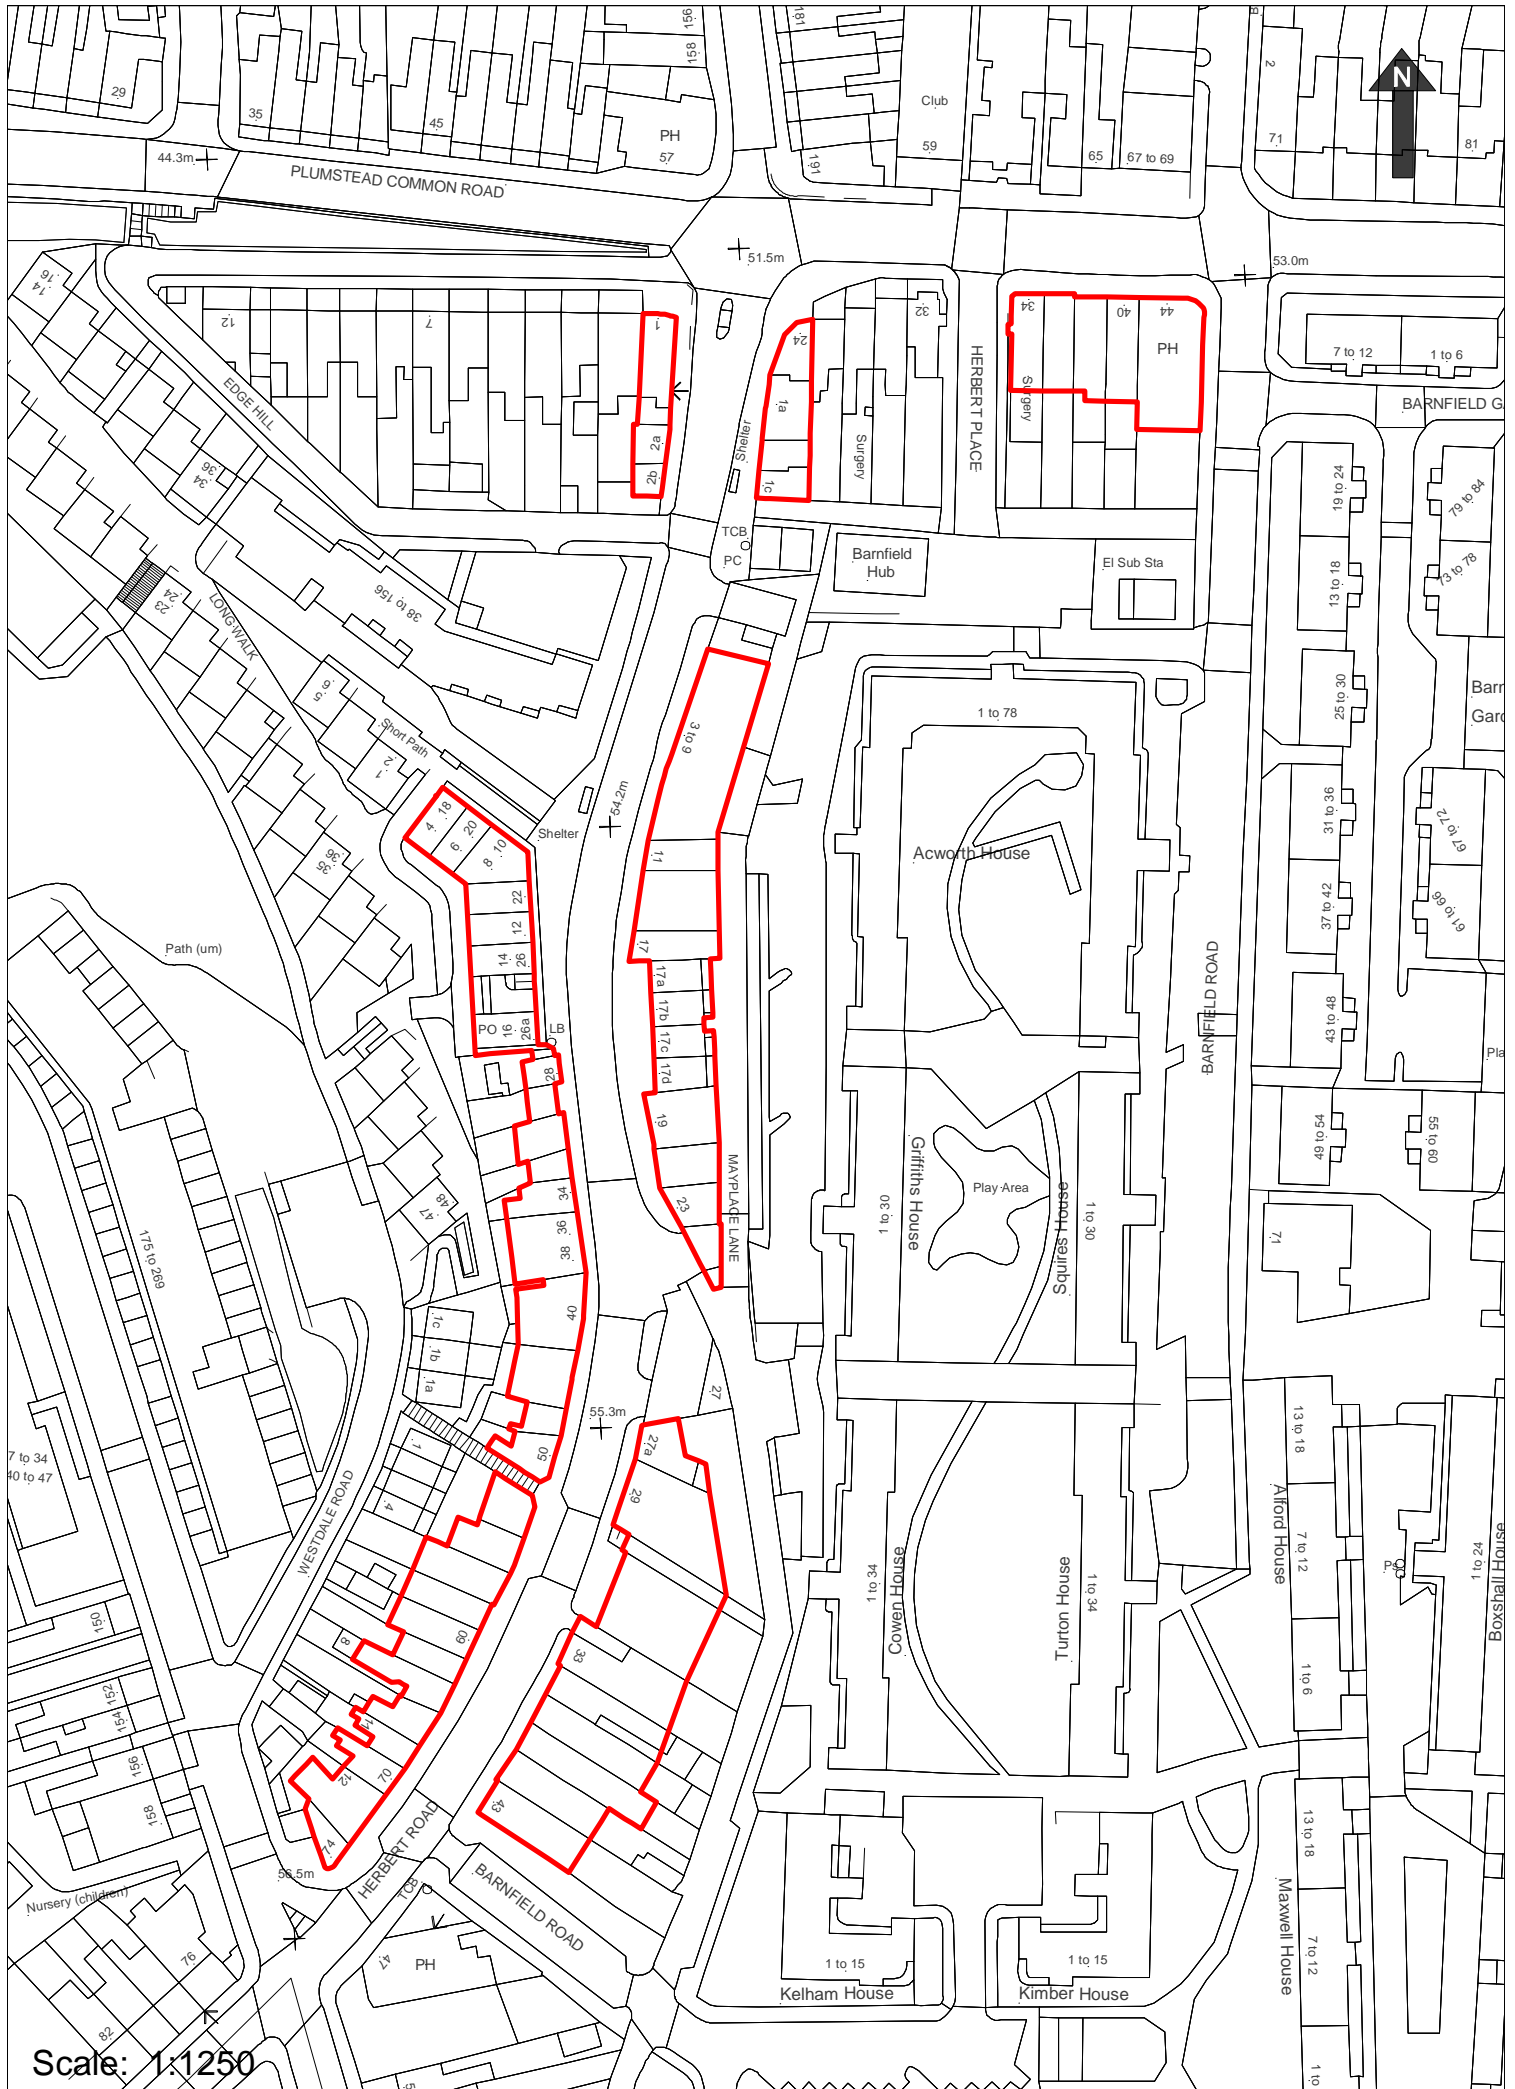

Scale: 1:500

Abbey Wood Local Centre

Scale: 1:750

Charlton Local centre

CHARLTON

Scale: 1:500

Gallions Reach Local Centre

Scale: 1:1250

Herbert Road Local Centre

Scale: 1:500

42.8m

Mottingham Local Centre

Scale: 1:1250

New Eltham Local Centre

Scale: 1:1250

Royal standard Local Centre

Scale: 1:1749

Well Hall Local Centre