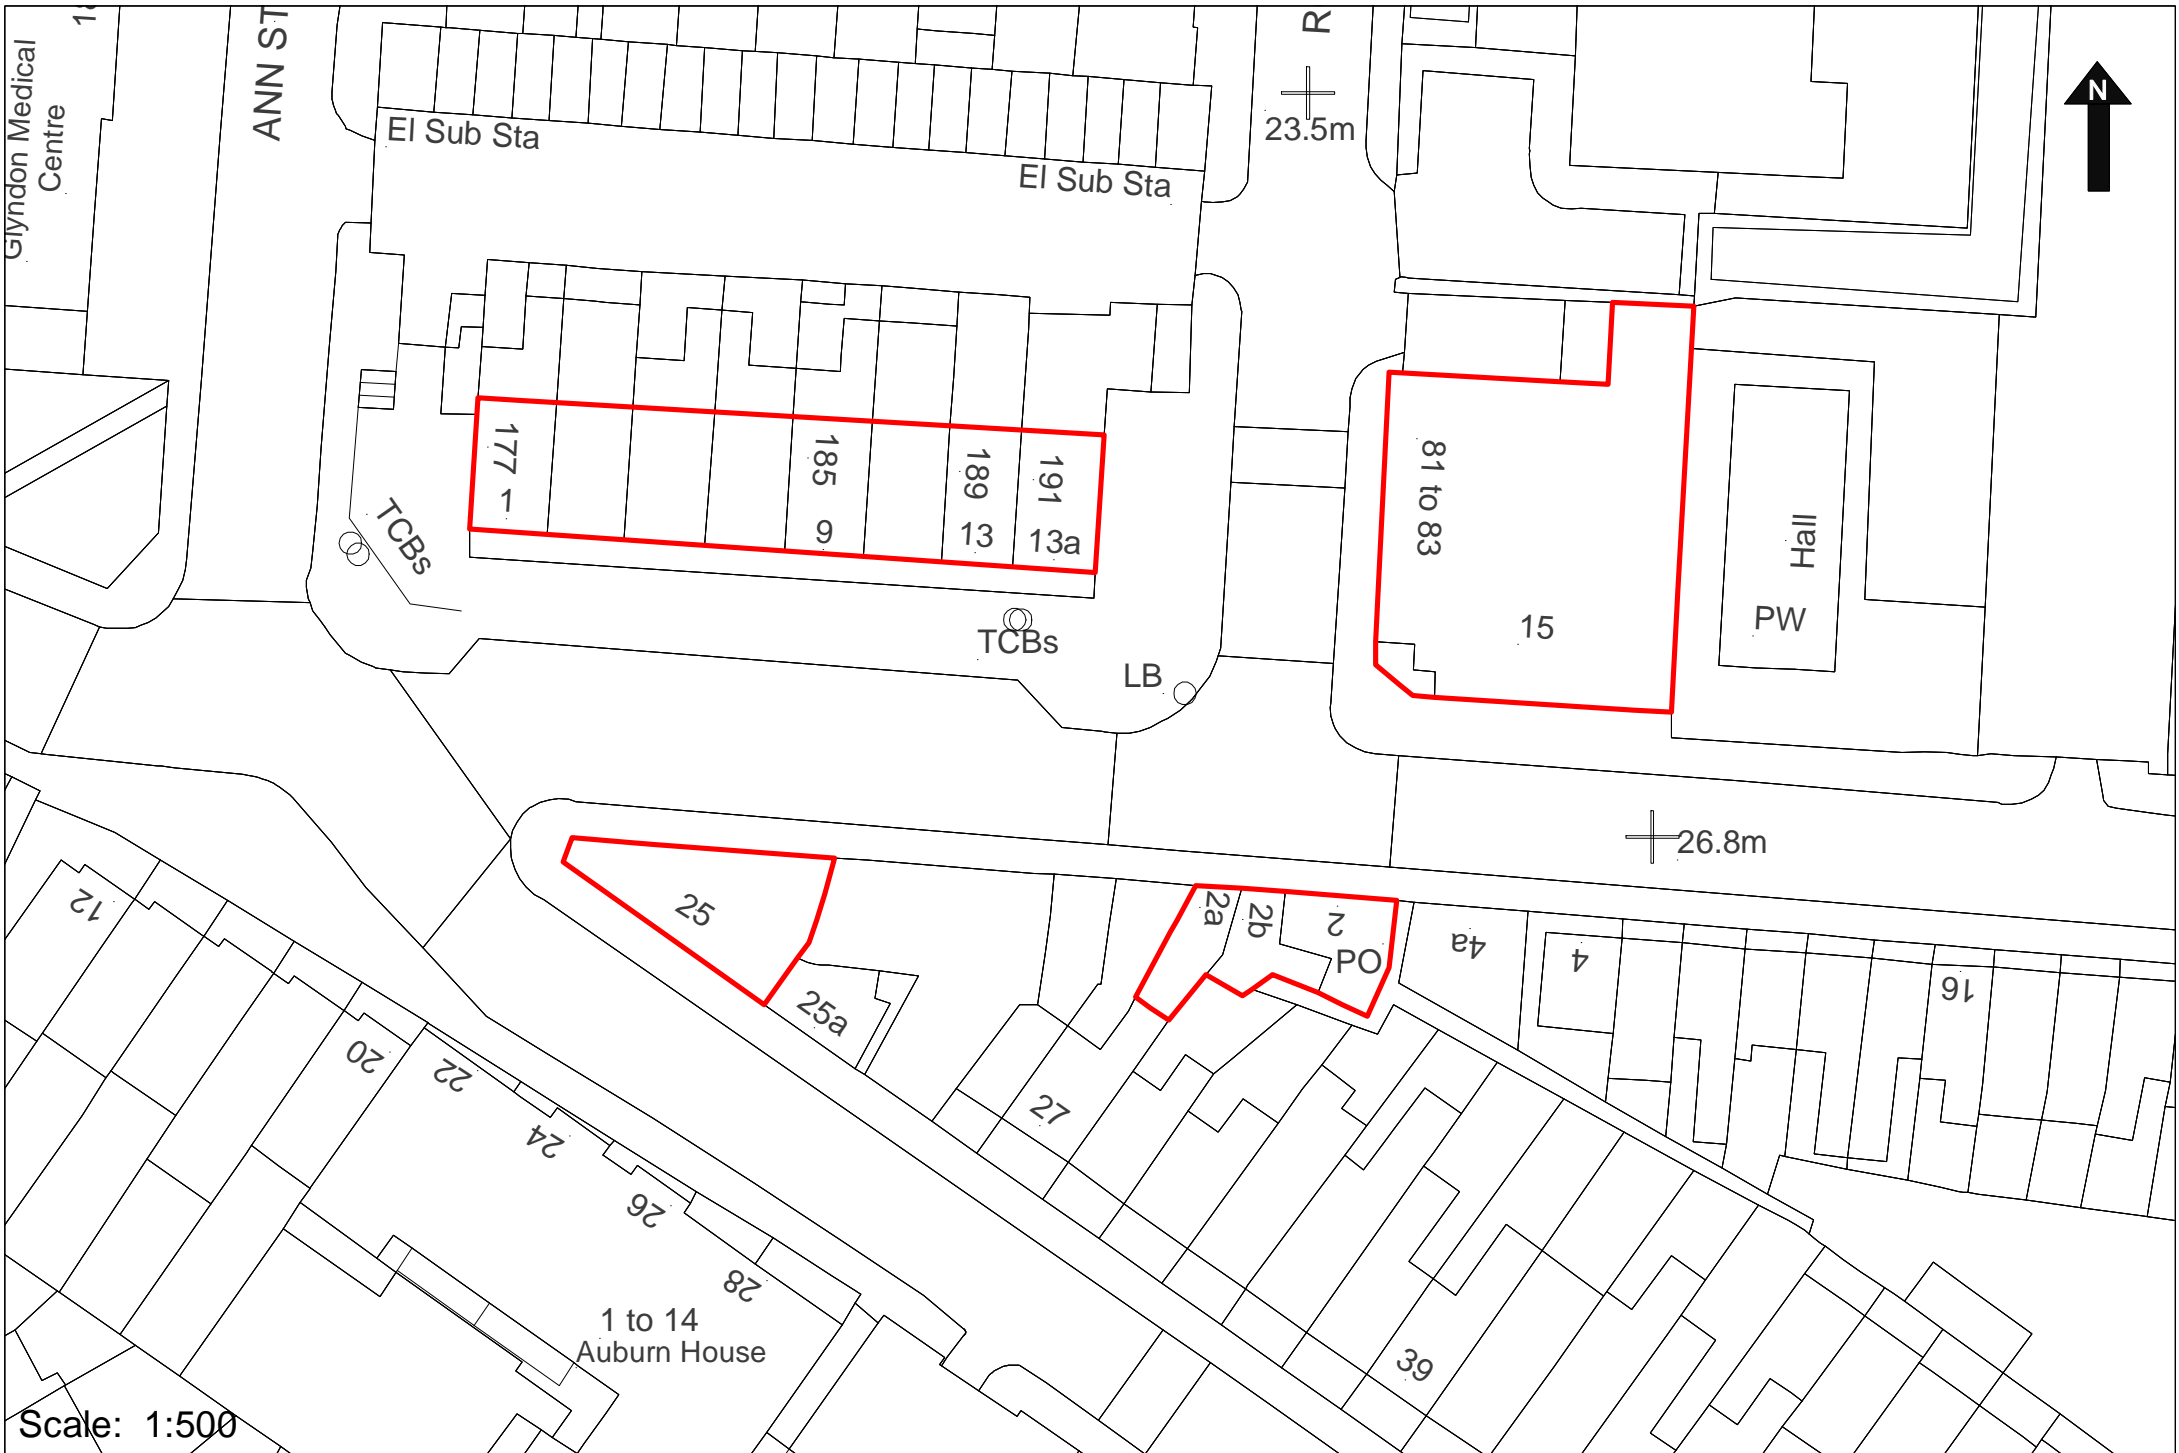

9

Scale: 1:500

5

41

Avery Hill Neighbourhood Parade

Scale: 1:750

Bexley Road Neighbourhood Parade

Brewery Road Neighbourhood Parade

Scale: 1:750

Charlton Church Lane Neighbourhood Parade

Scale: 1:500

Charlton Neighbourhood Parade

Scale: 1:500

Charlton Road West Neighbourhood Parade

trick's
ch

Scale: 1:500