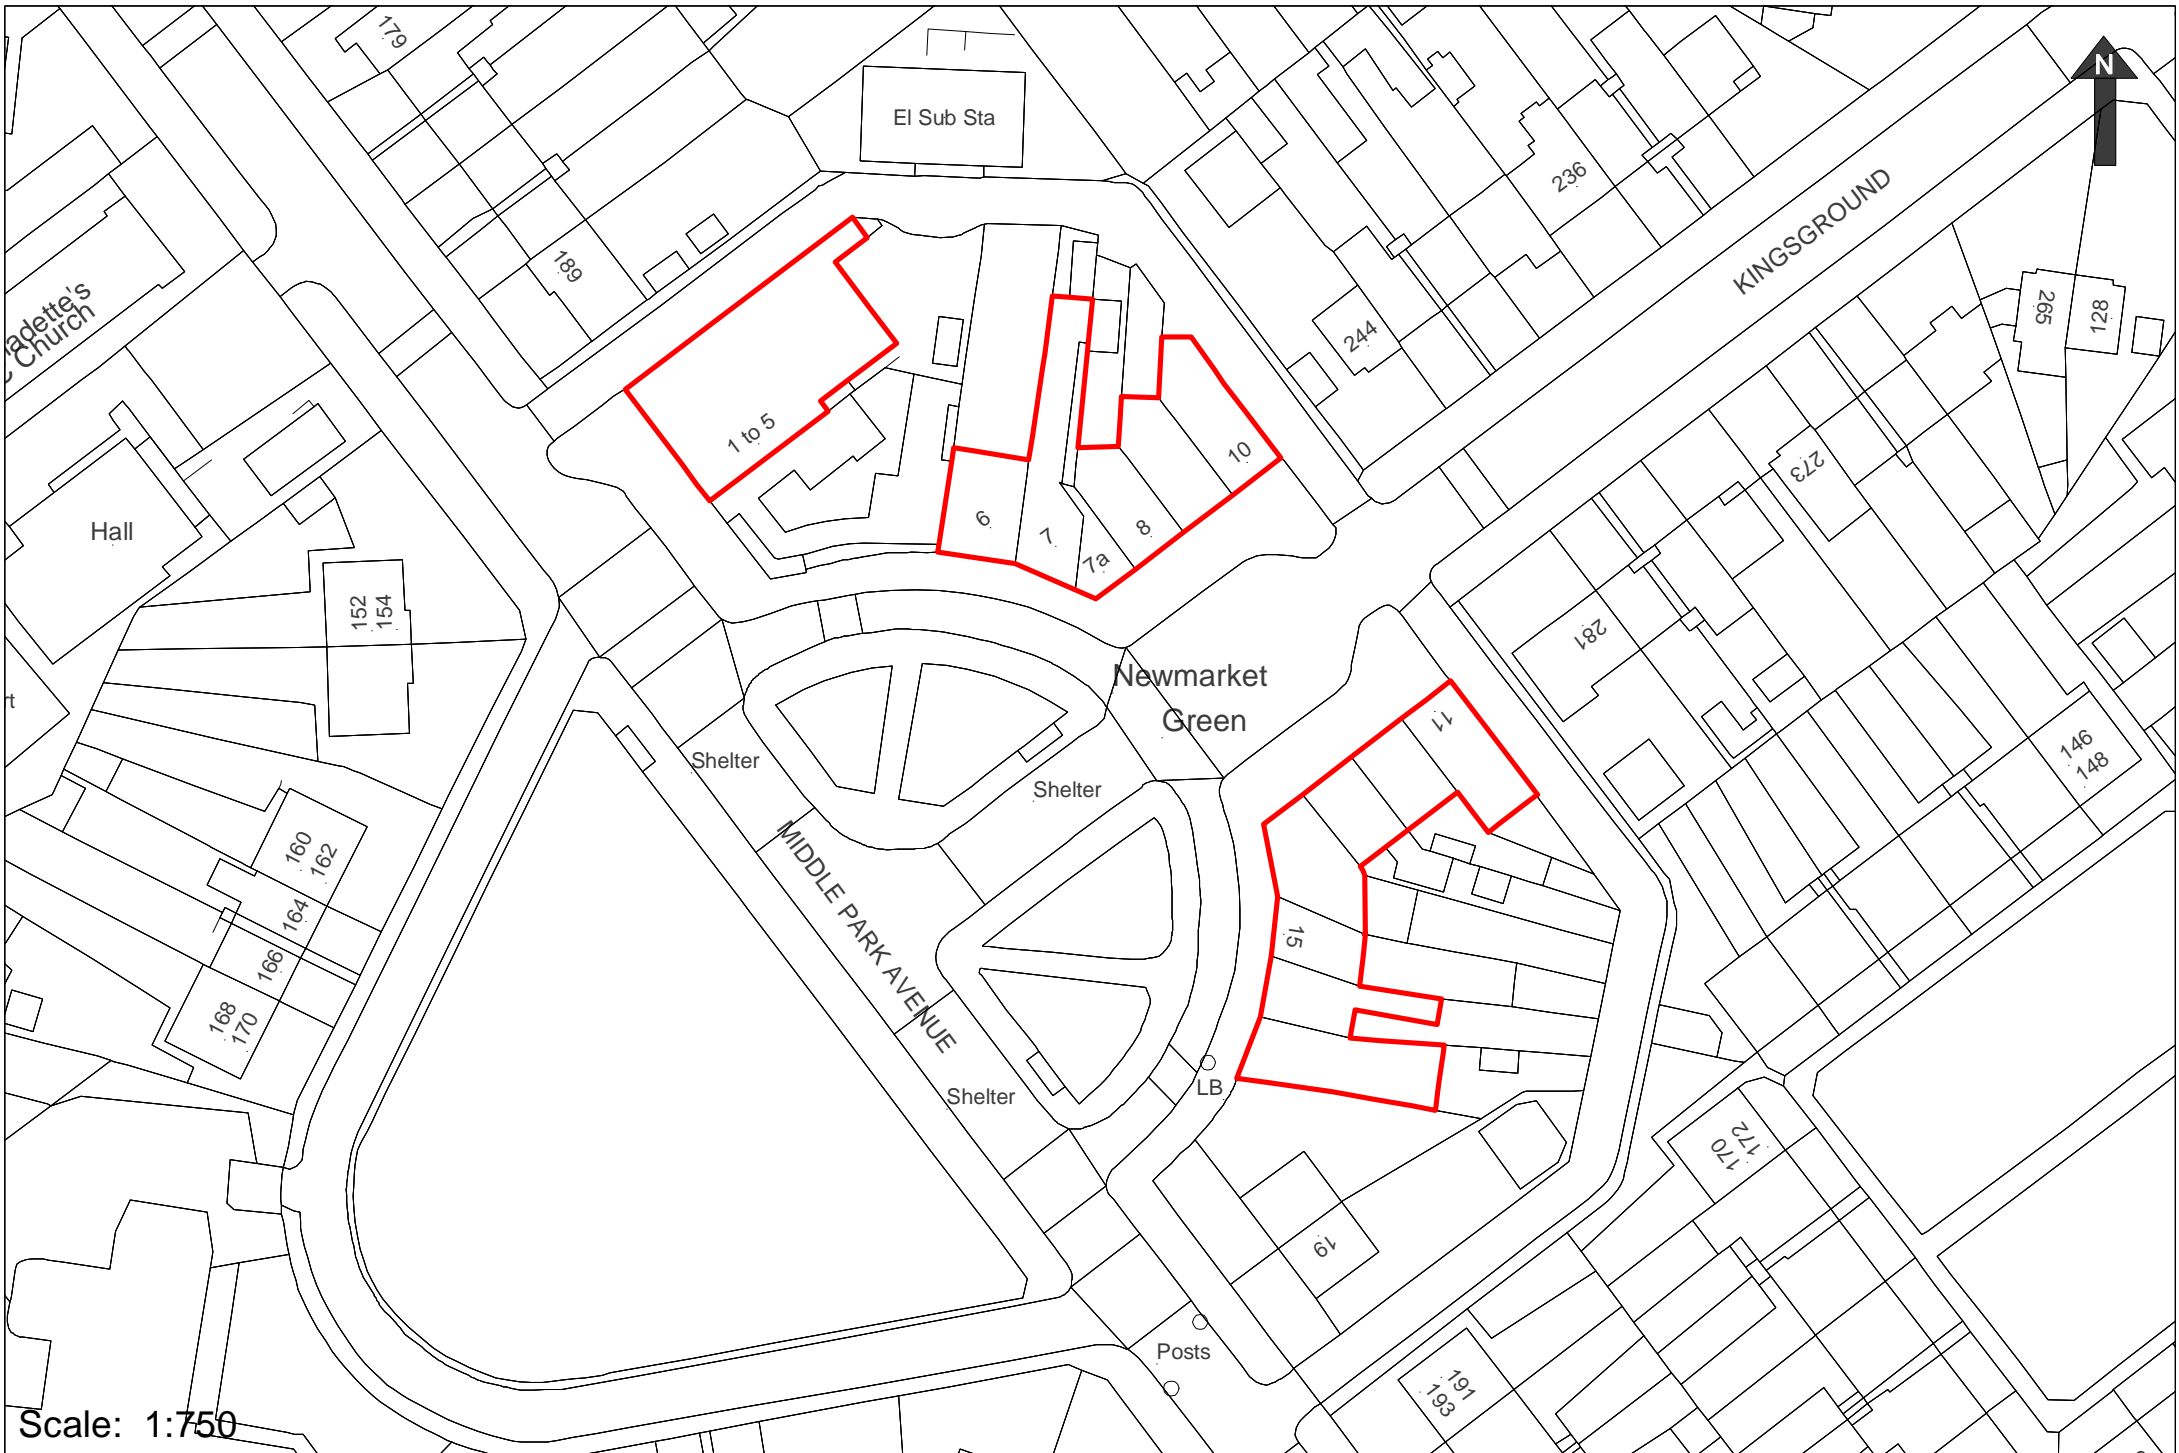

NIGHTINGALE STREET

Scale: 1:500

Leslie Smith Square Neighbourhood Parade

Scale: 1:750

McLeod Road Neighbourhood Parade

Scale: 1:750

Middle Park Neighbourhood Parade

Scale: 1:1250