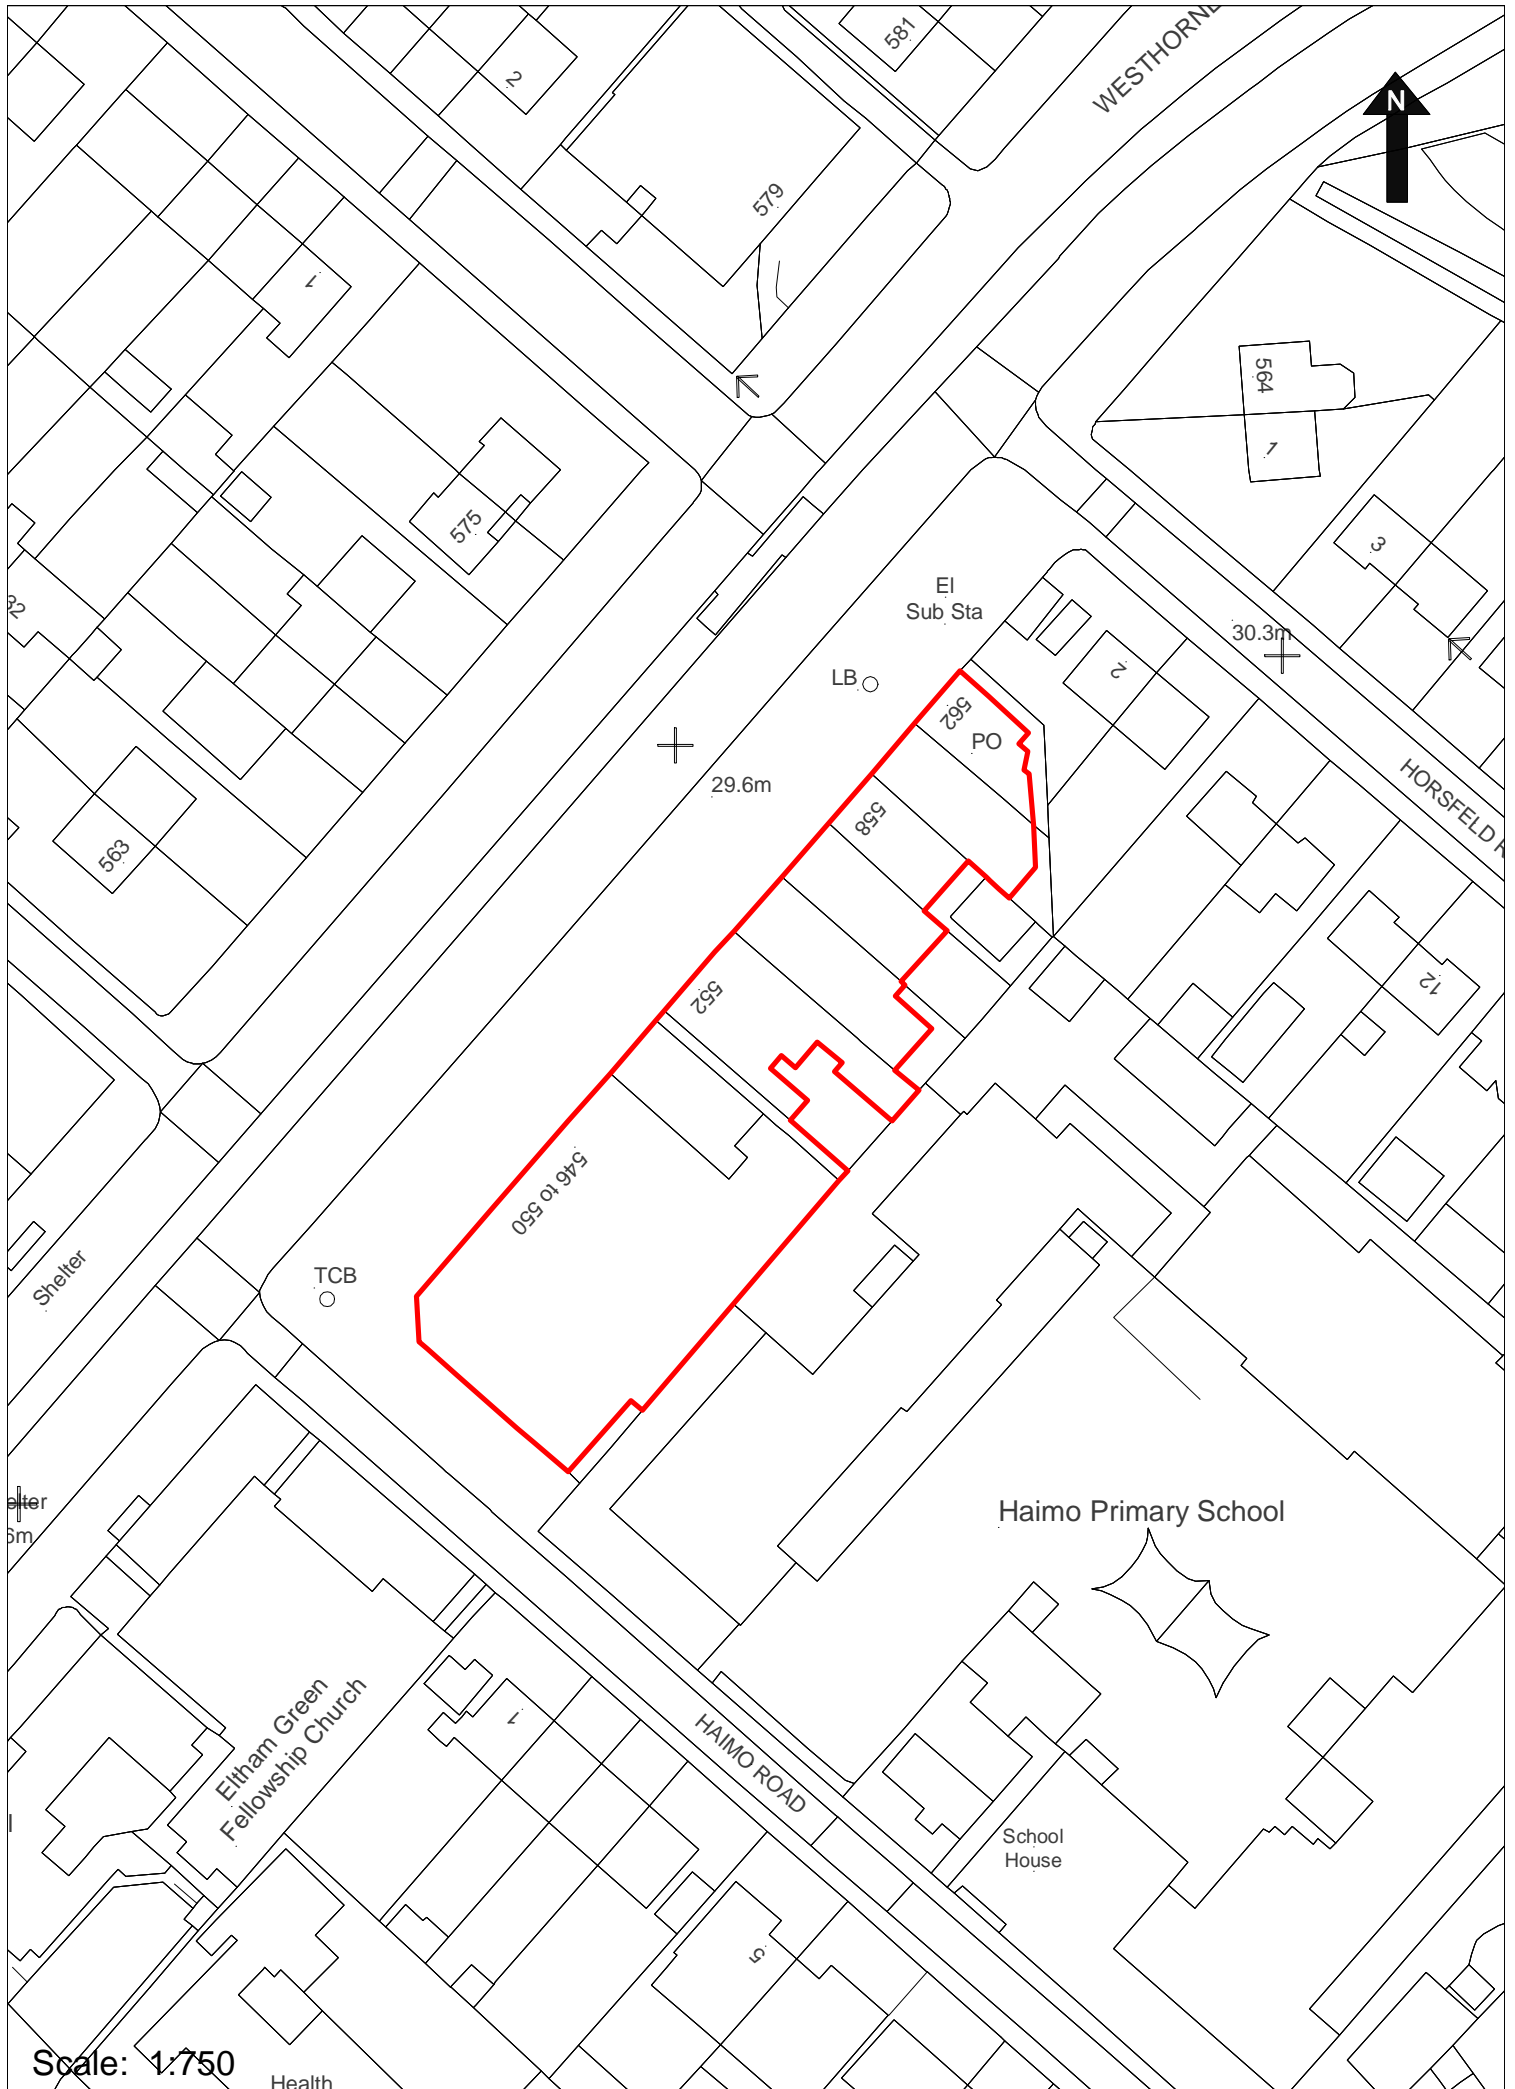

Scale: 1:750

The Mound Neighbourhood Parade

Scale: 1:500

The Slade Neighbourhood Parade

Scale: 1:750

Waterdale Road Neighbourhood Parade

Scale: 1:750

Health