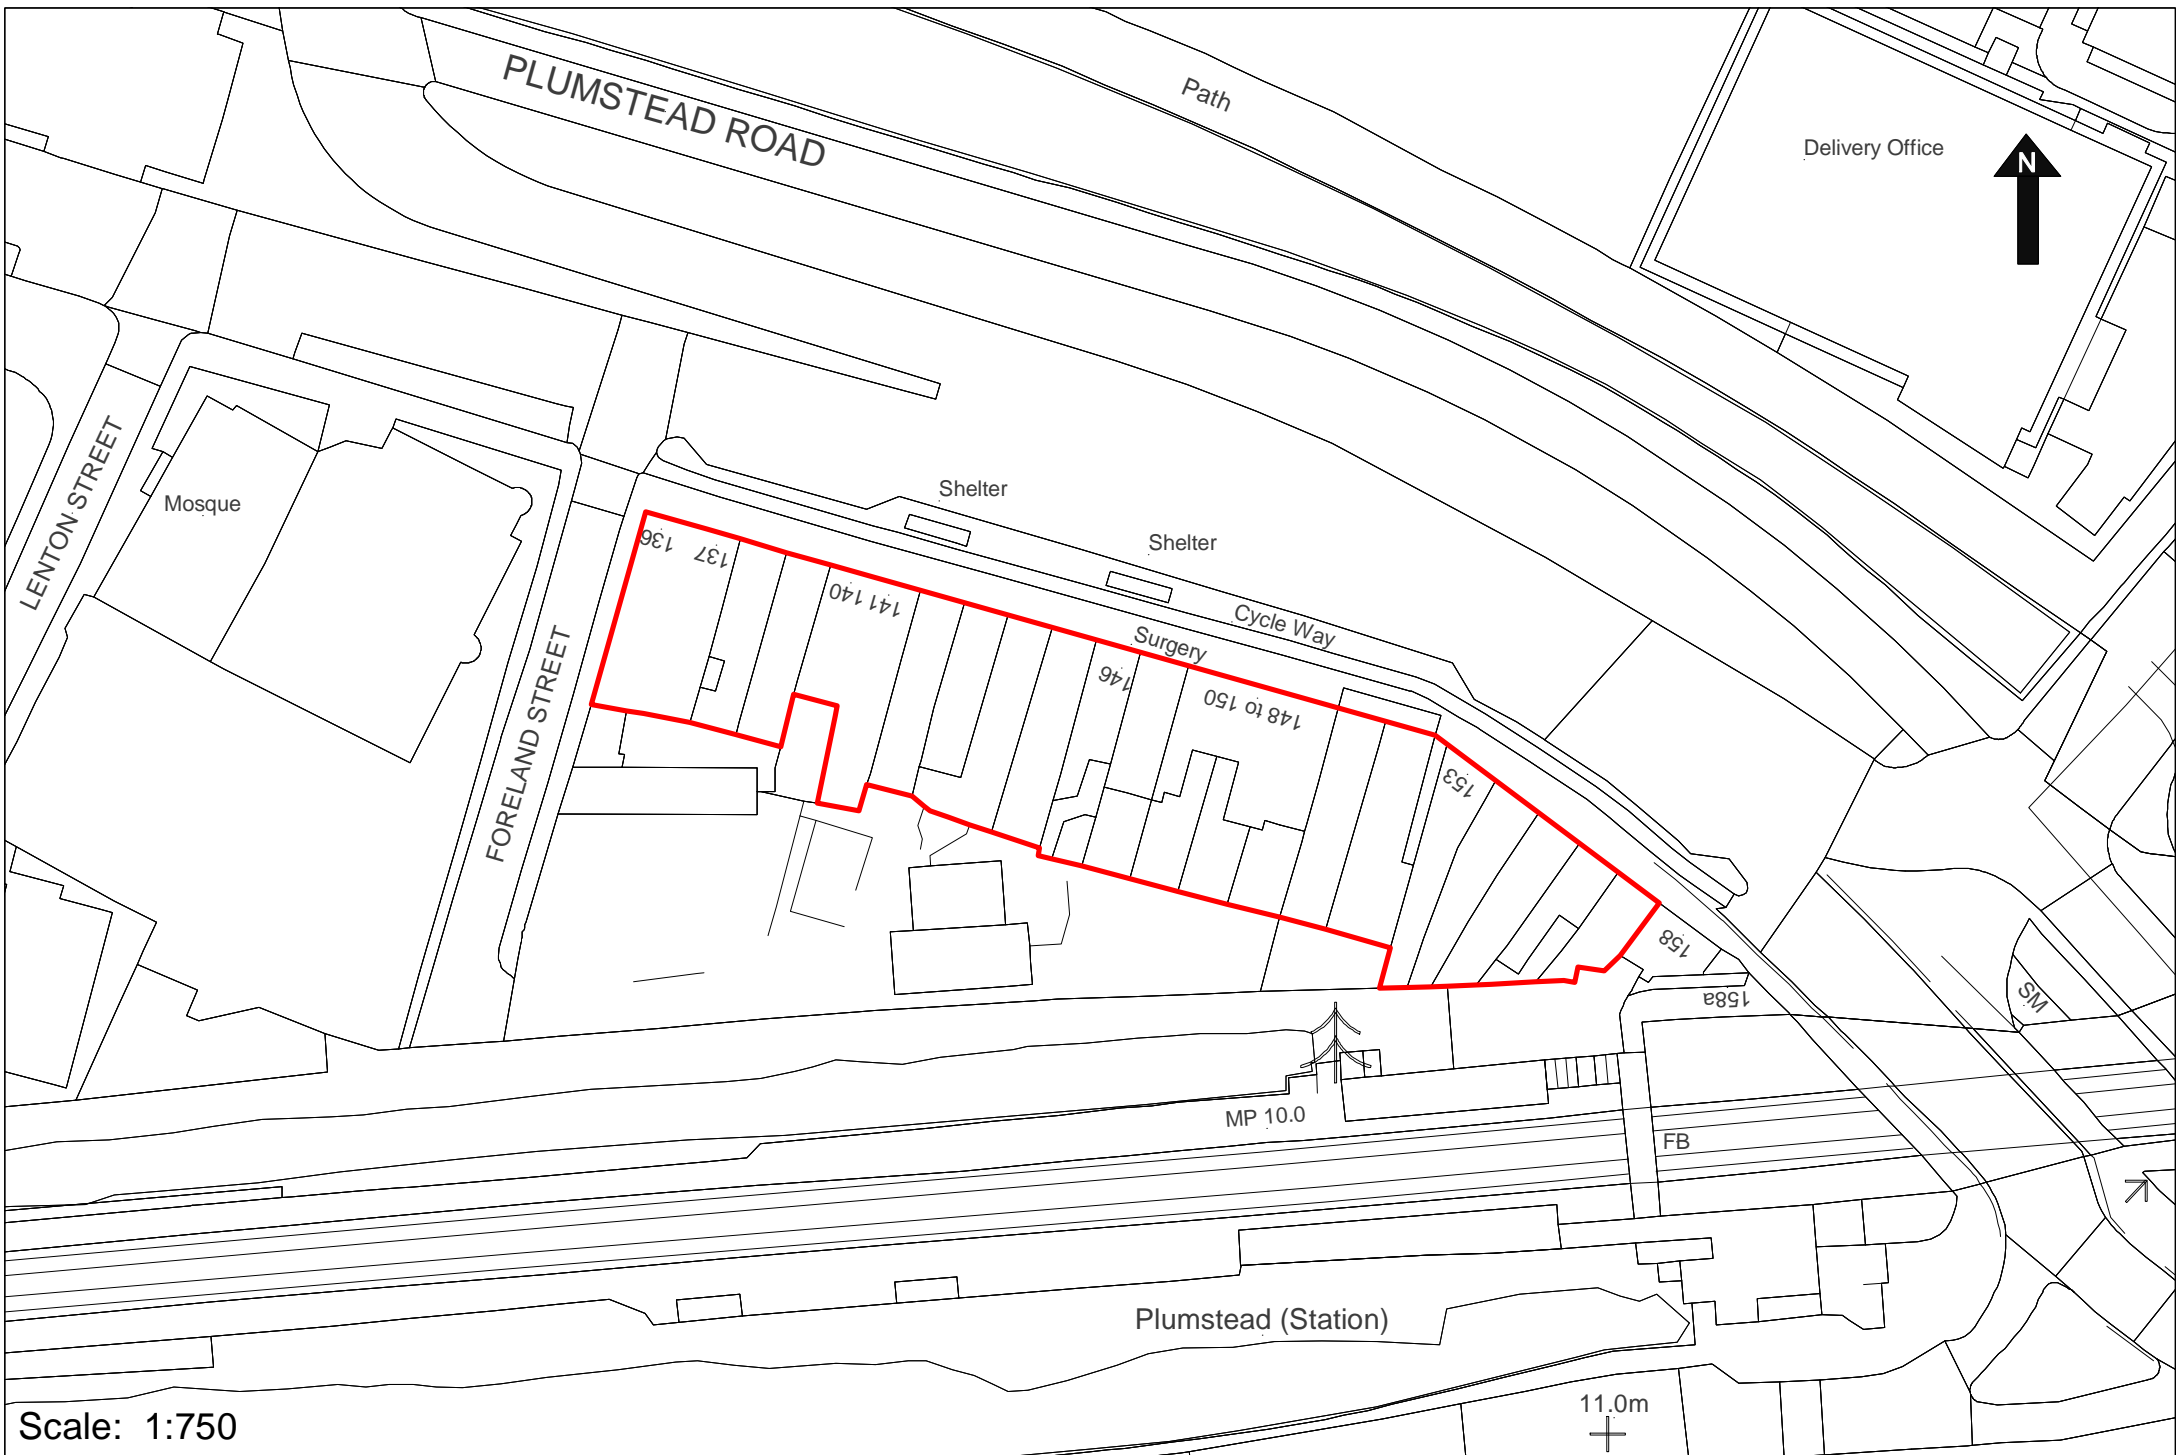

Scale: 1:750

Plumstead Road Neighbourhood Parade