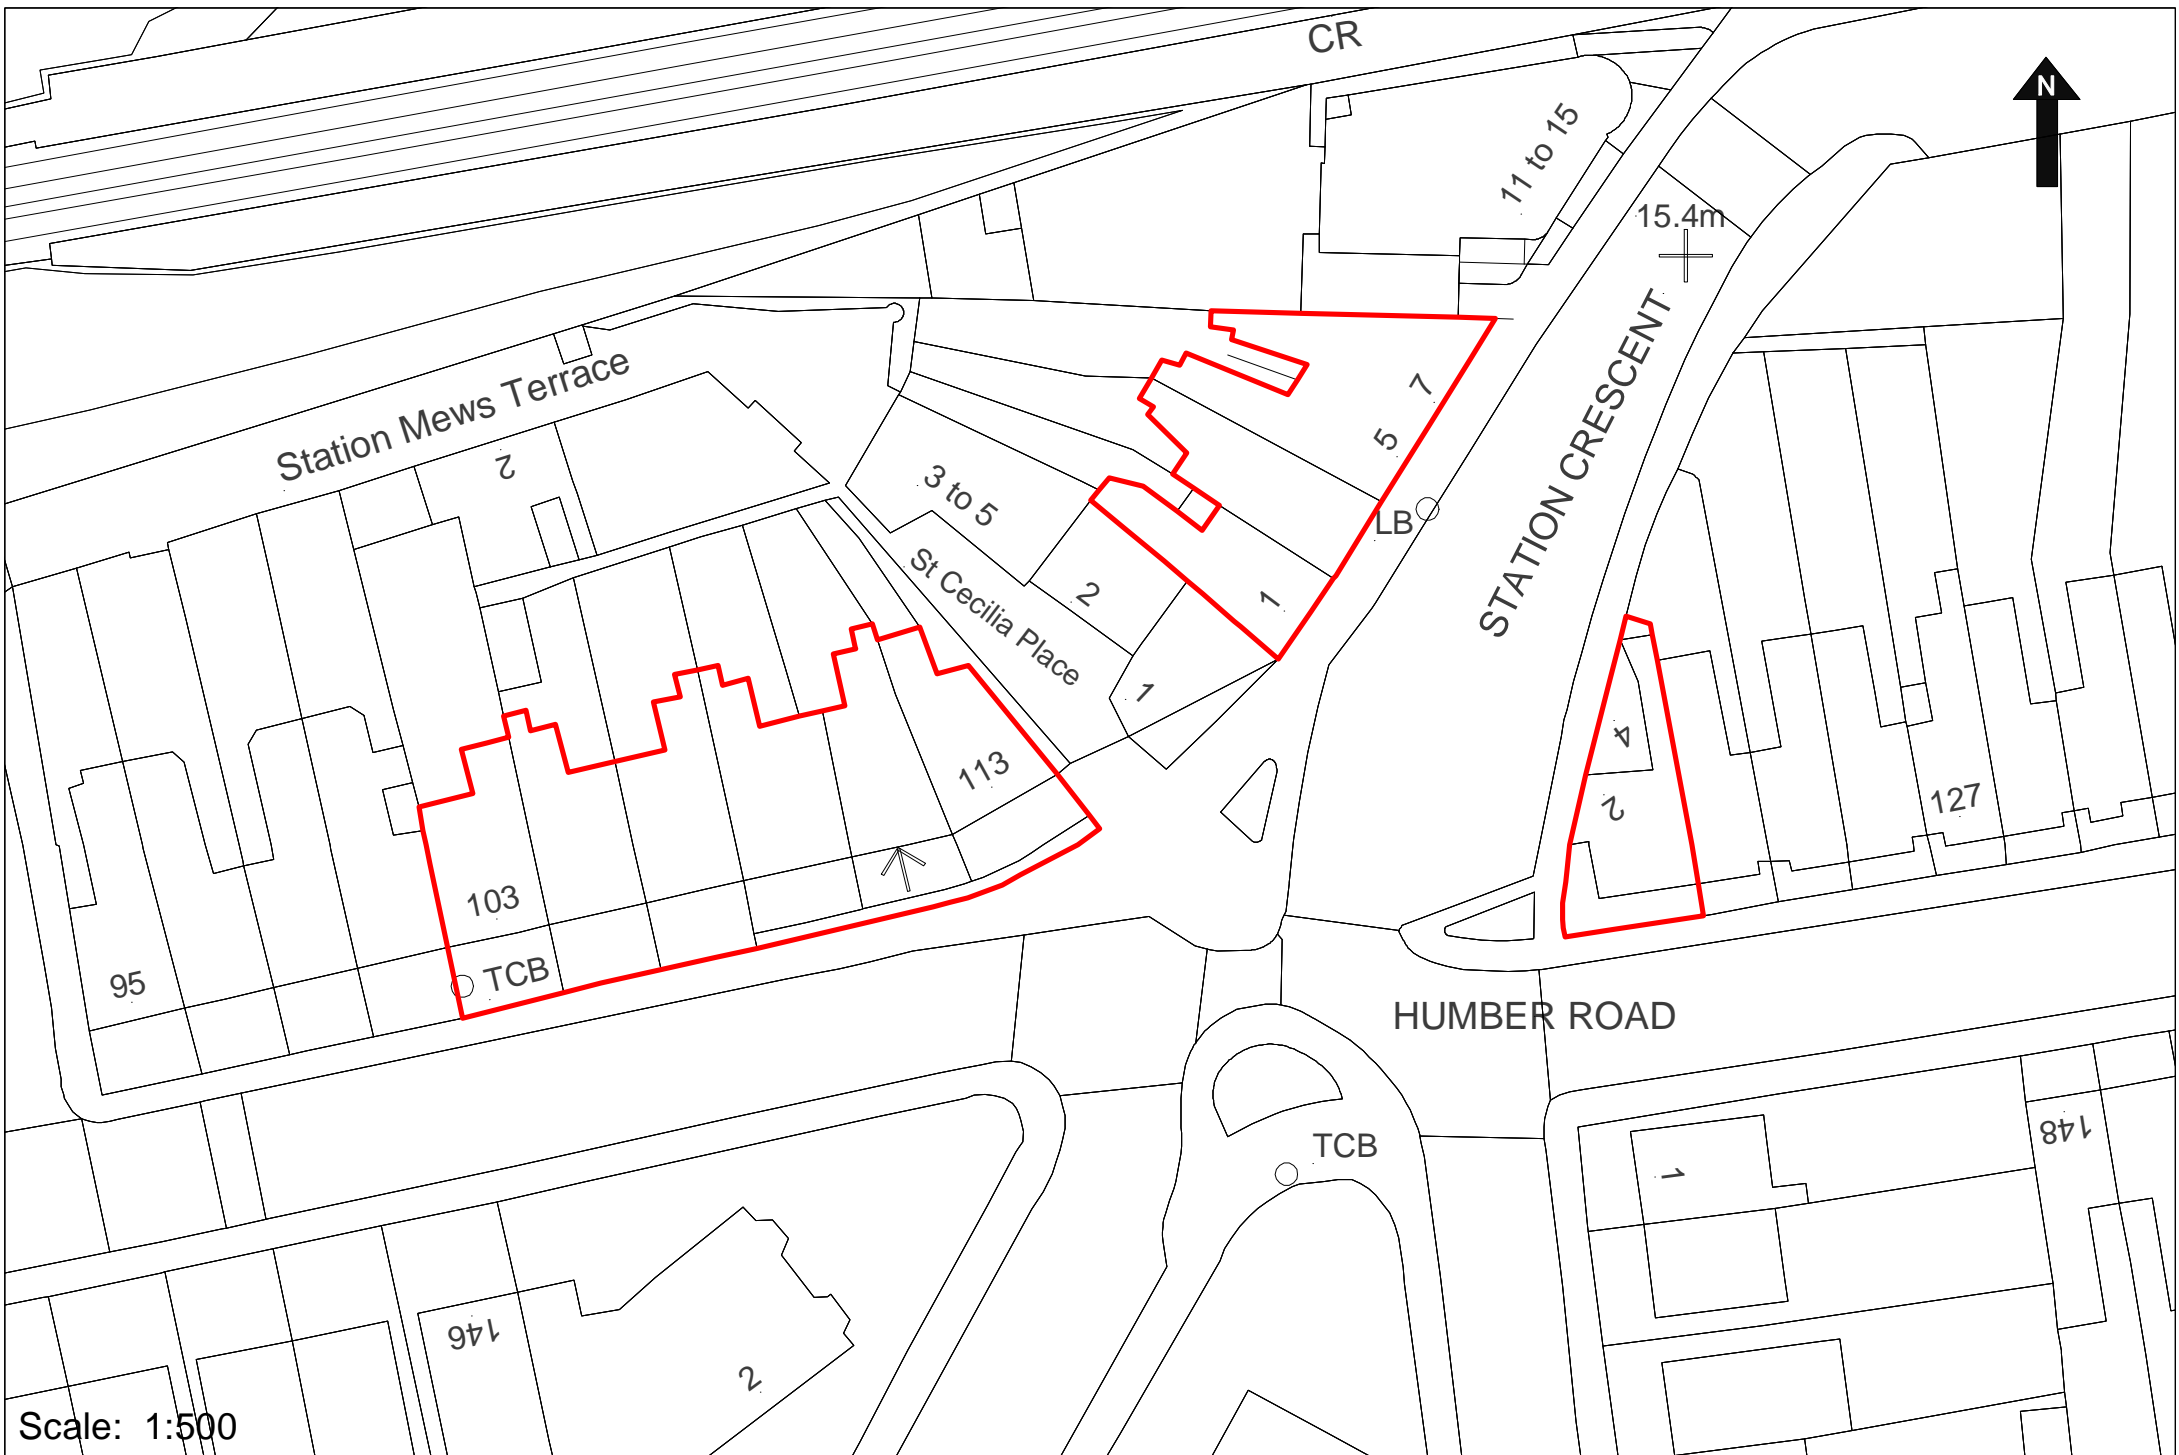

Holburne Road Neighbourhood Parade

Scale: 1:500

Humber Road Neighbourhood Parade

Scale: 1:500

Kingsman Neighbourhood Parade

JACKSON STREET

Leslie Smith Square

Community Centre