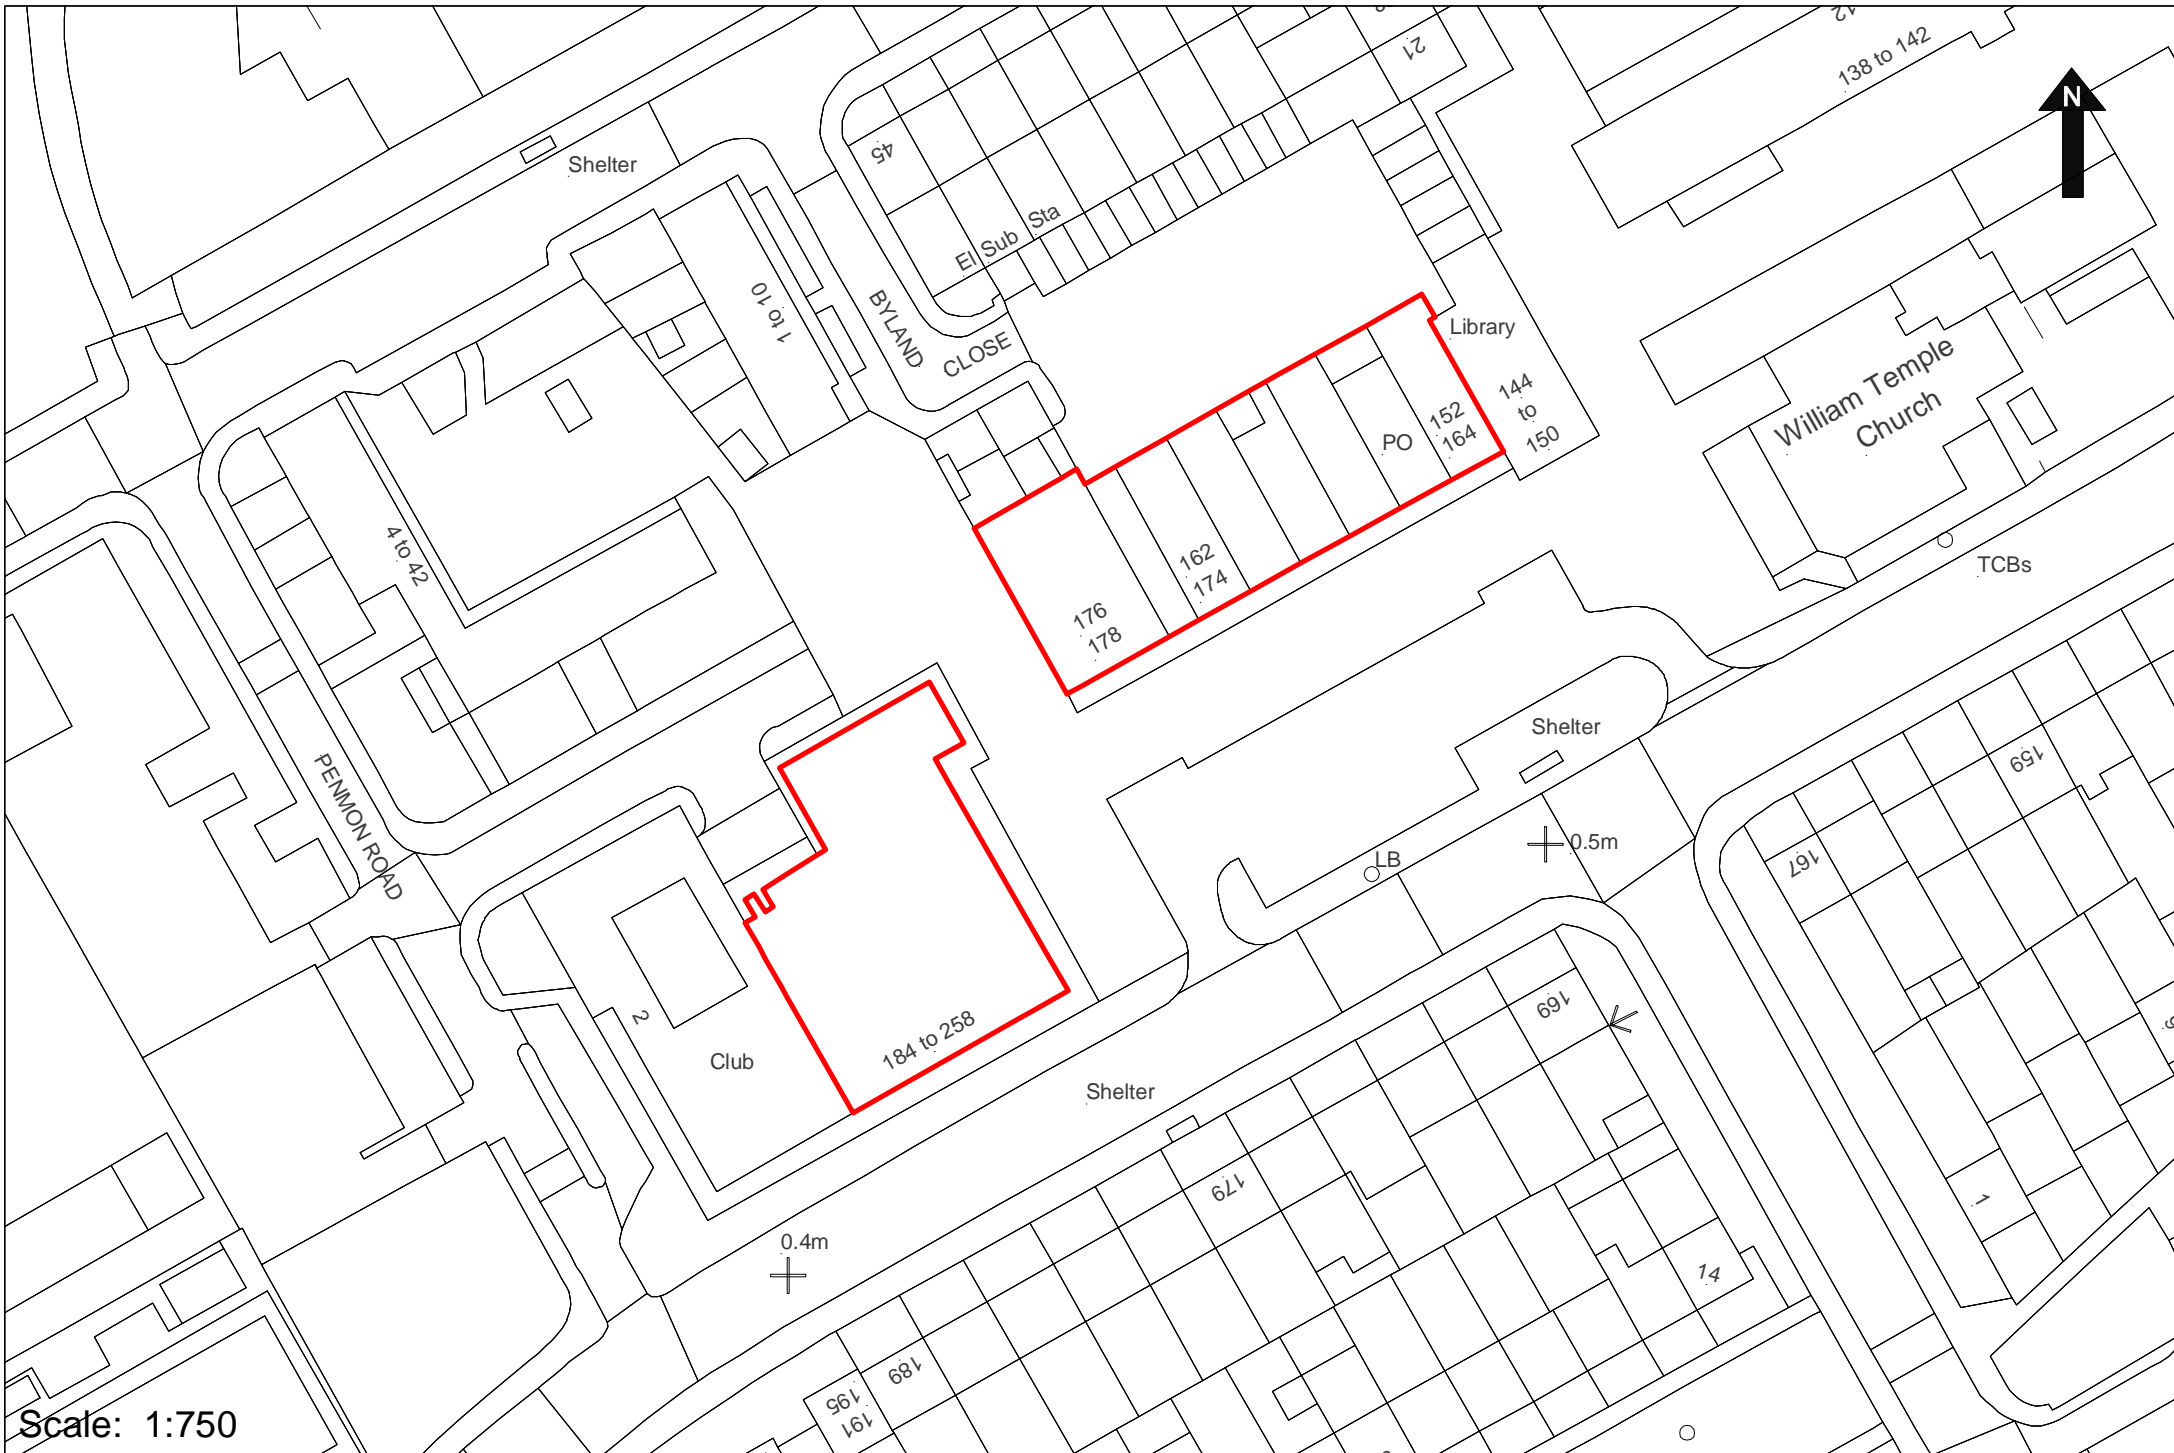

47.8m

1 to 6

202

Scale: 1:500

Court Road Neighbourhood Parade

Scale: 1:500

Eltham Common Neighbourhood Parade

Scale: 1:750