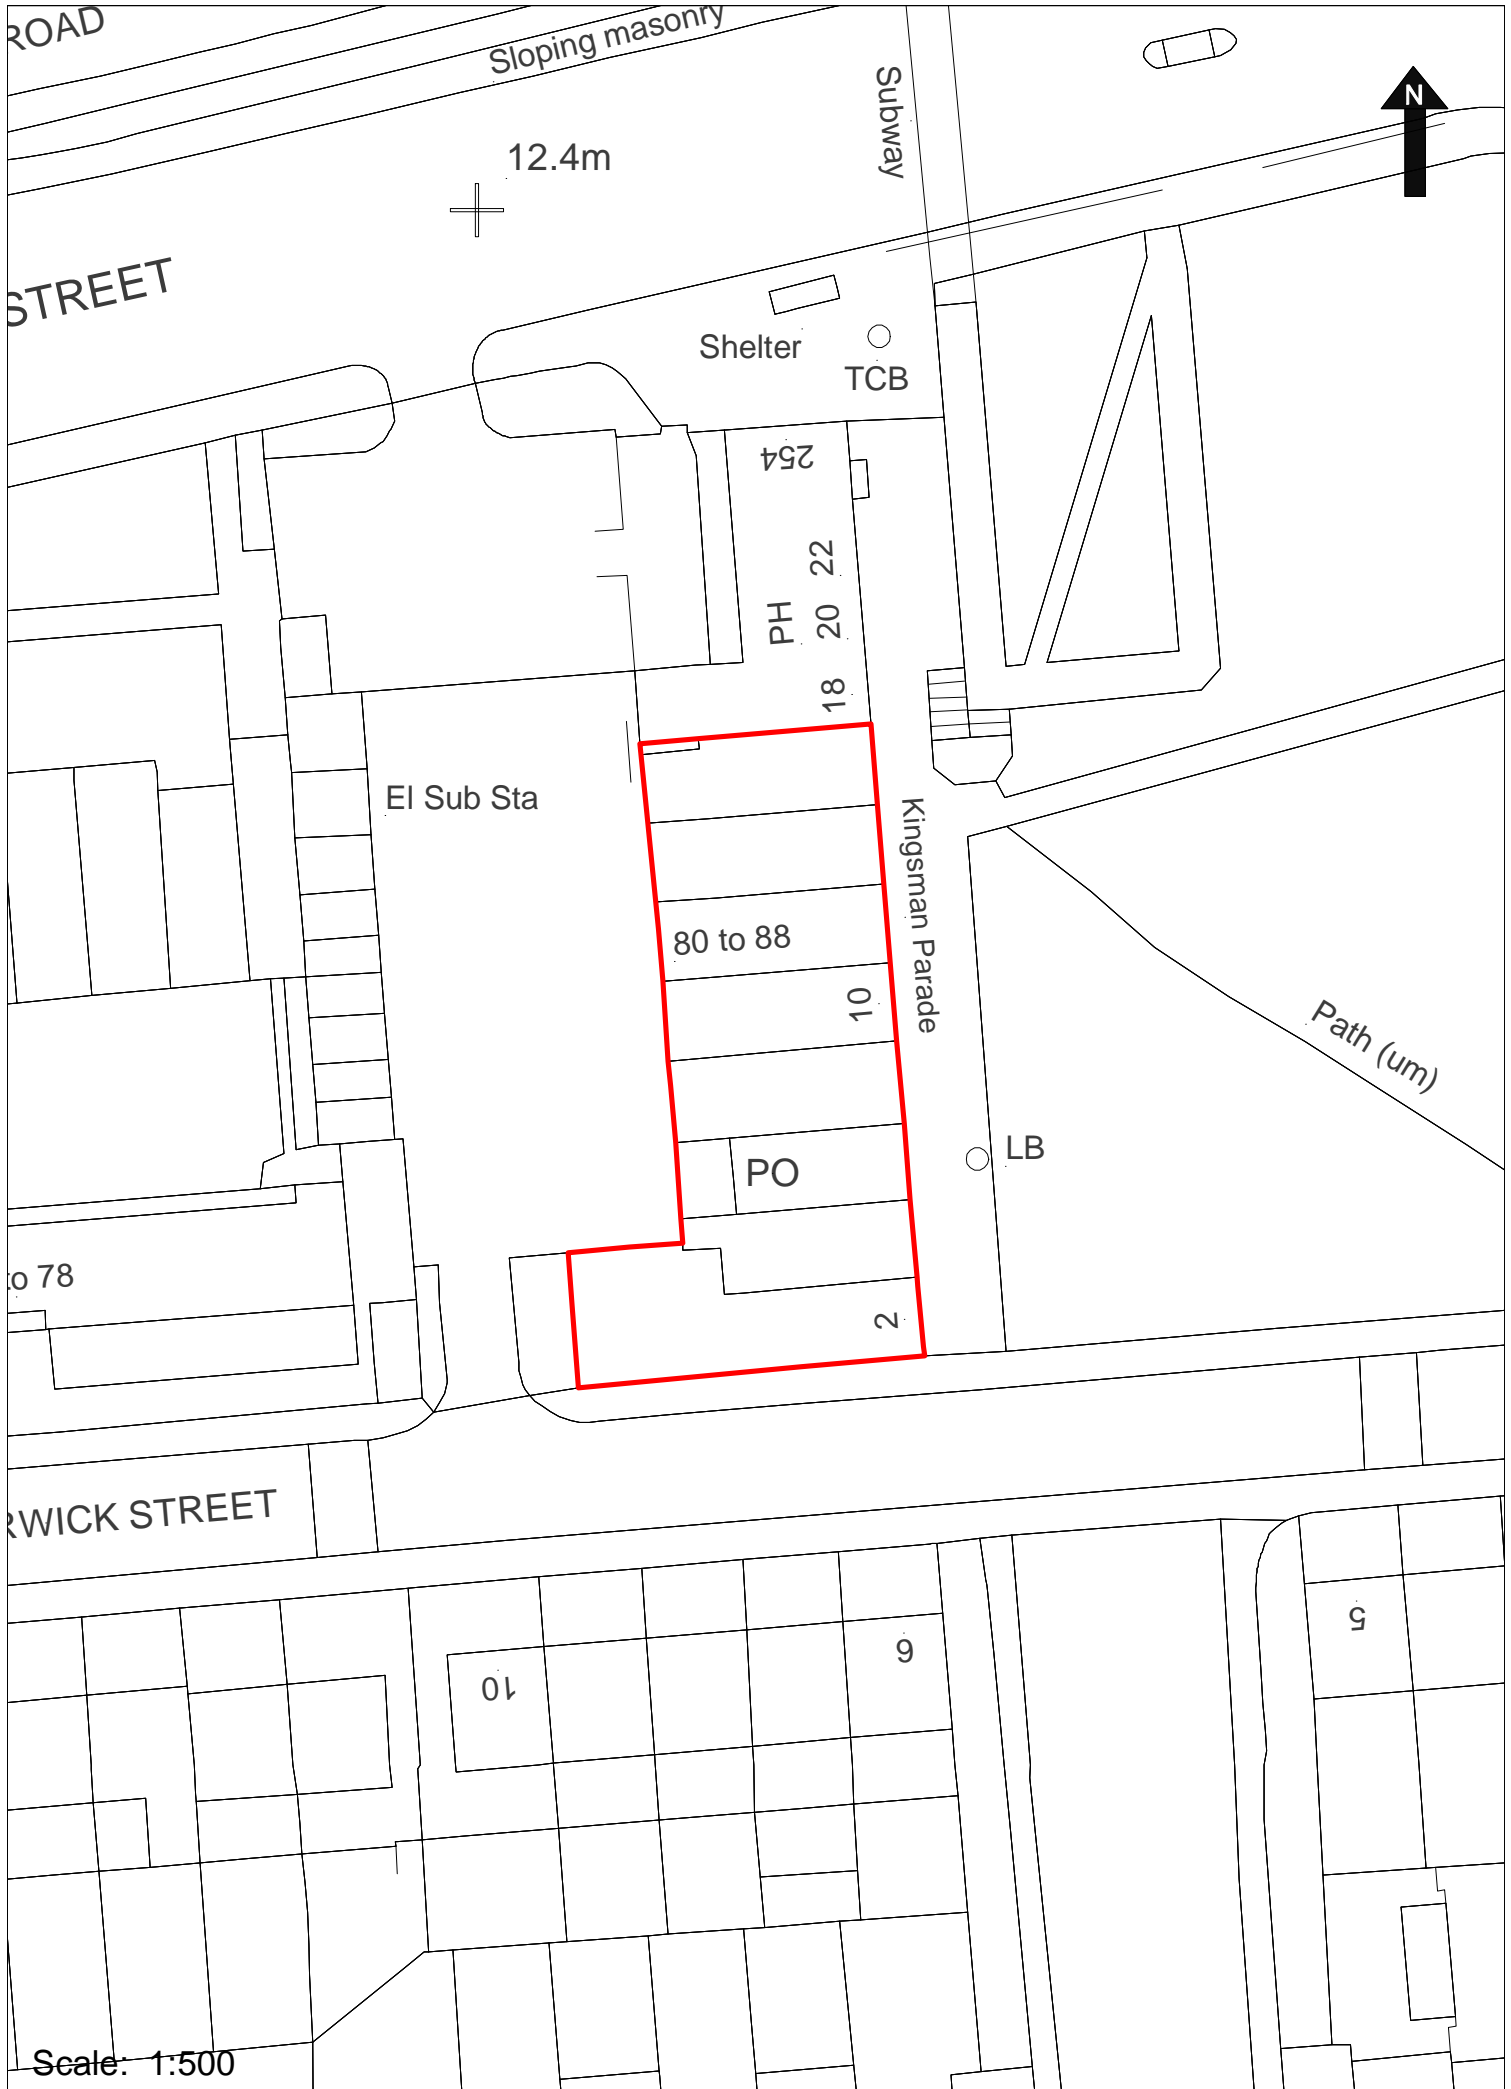

Holburne Road Neighbourhood Parade

Scale: 1:500

Humber Road Neighbourhood Parade

Scale: 1:500

Kingsman Neighbourhood Parade

JACKSON STREET

Leslie Smith Square

Community Centre