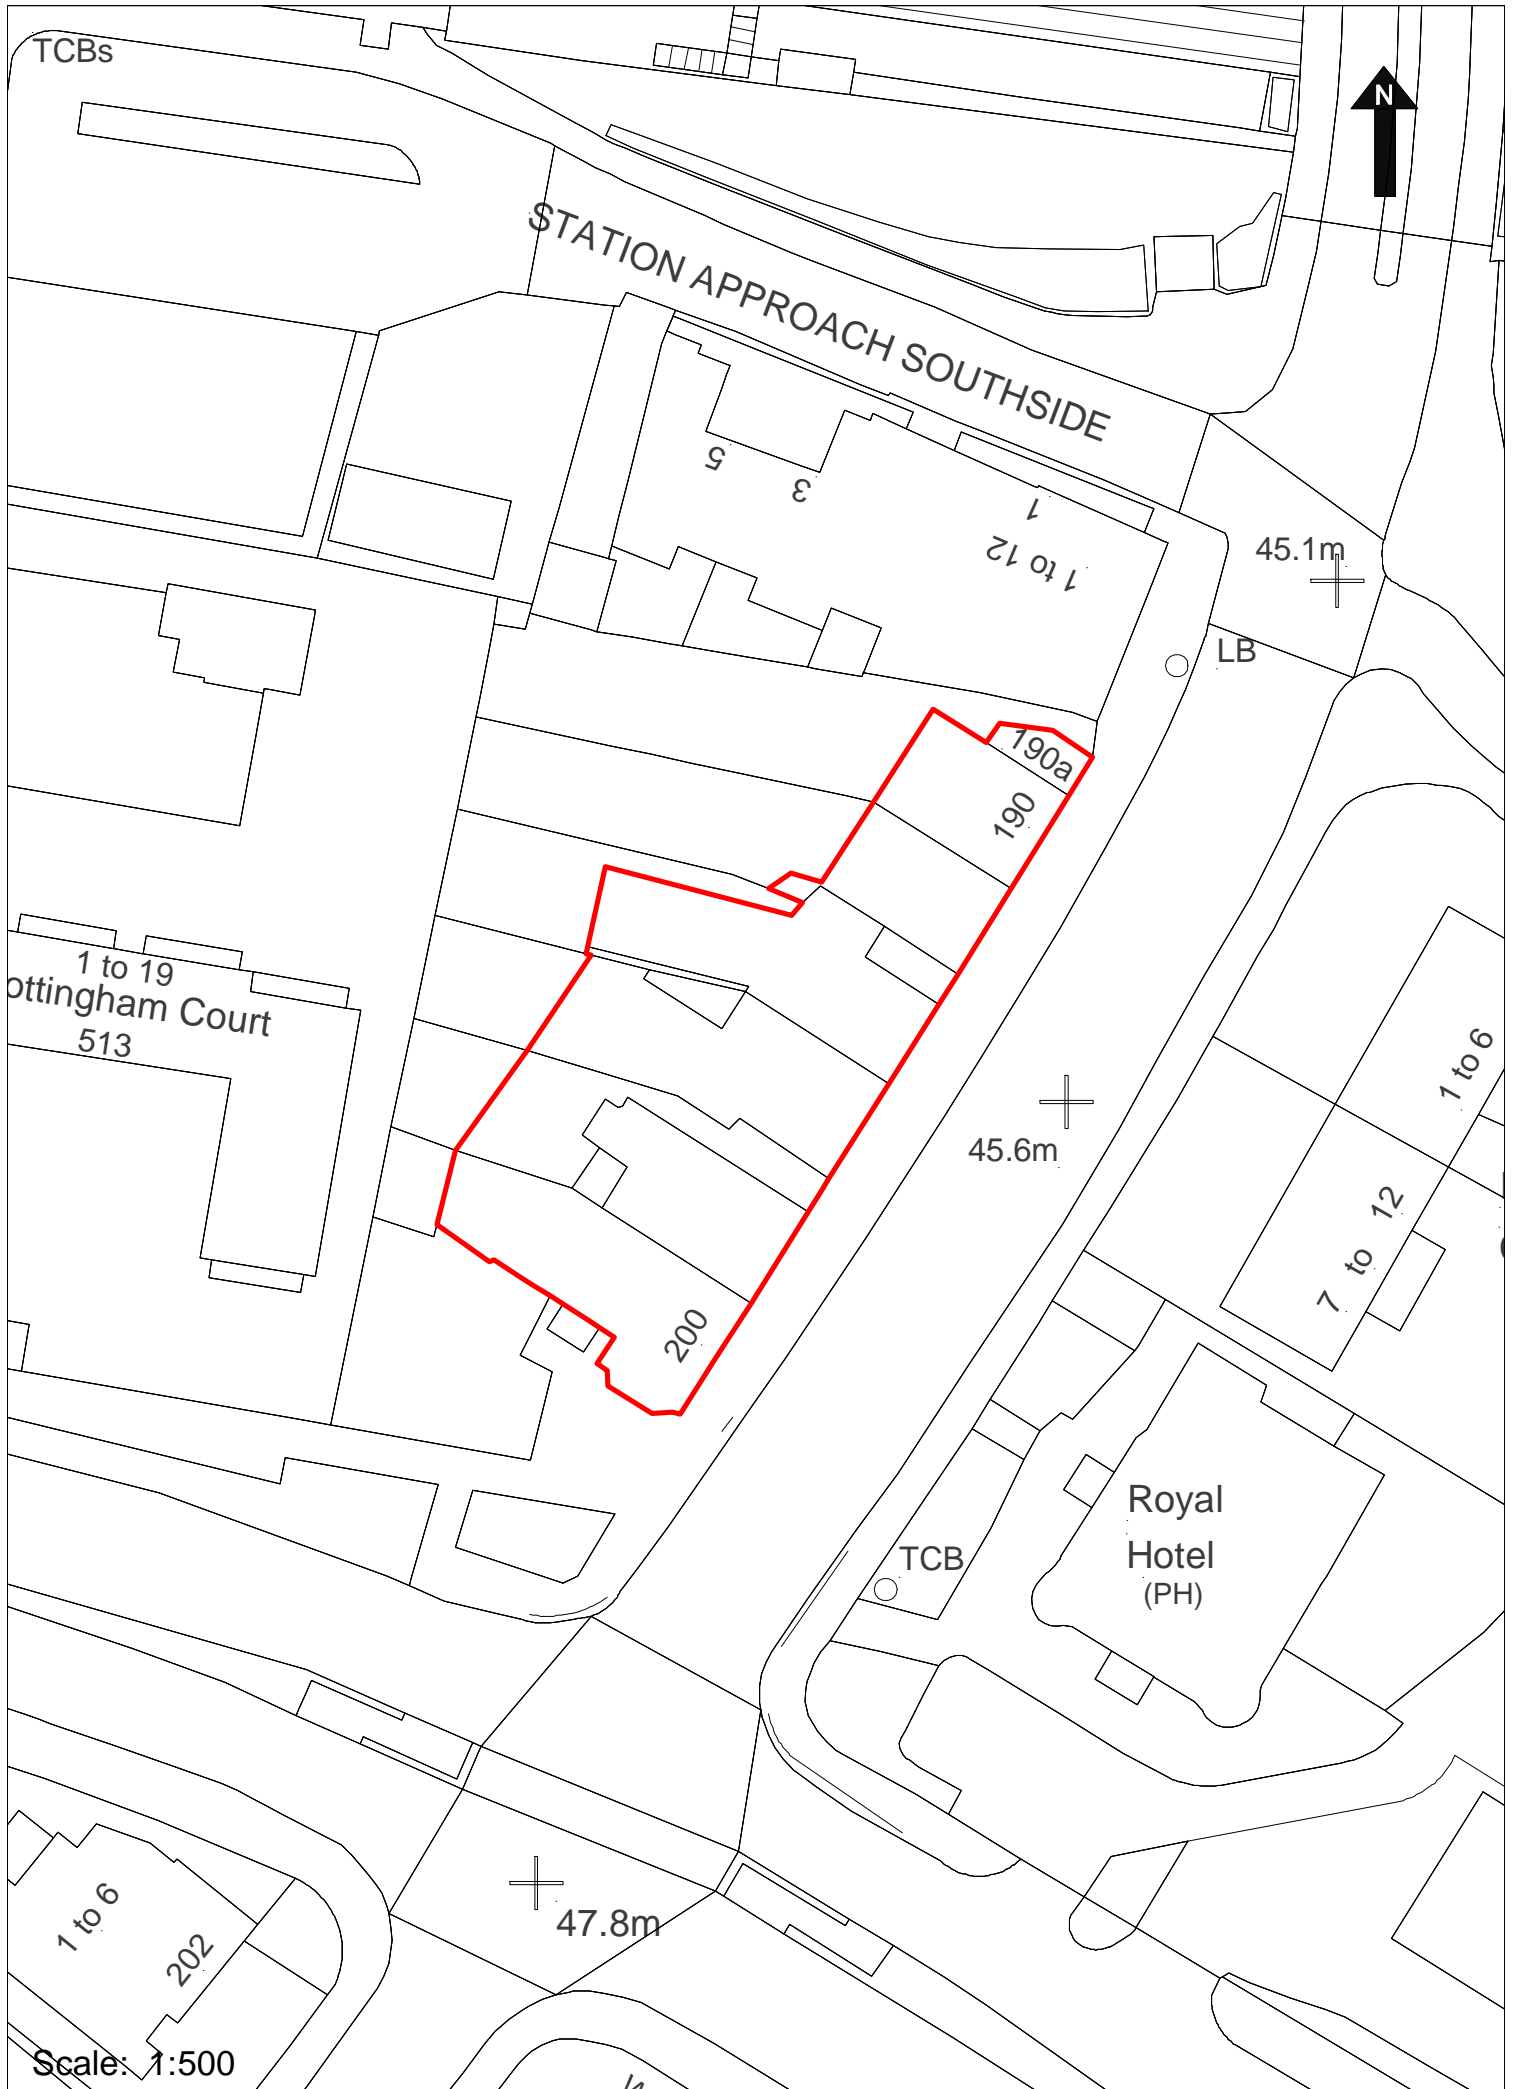

TCBs

STATION APPROACH SOUTHSIDE

45.1m

LB

1
1 to 12

5

3

190a
190

1 to 19
Nottingham Court
513

45.6m

1 to 6

7 to 12

200

Royal
Hotel
(PH)

TCB

47.8m

1 to 6

202

Scale: 1:500

Court Road Neighbourhood Parade