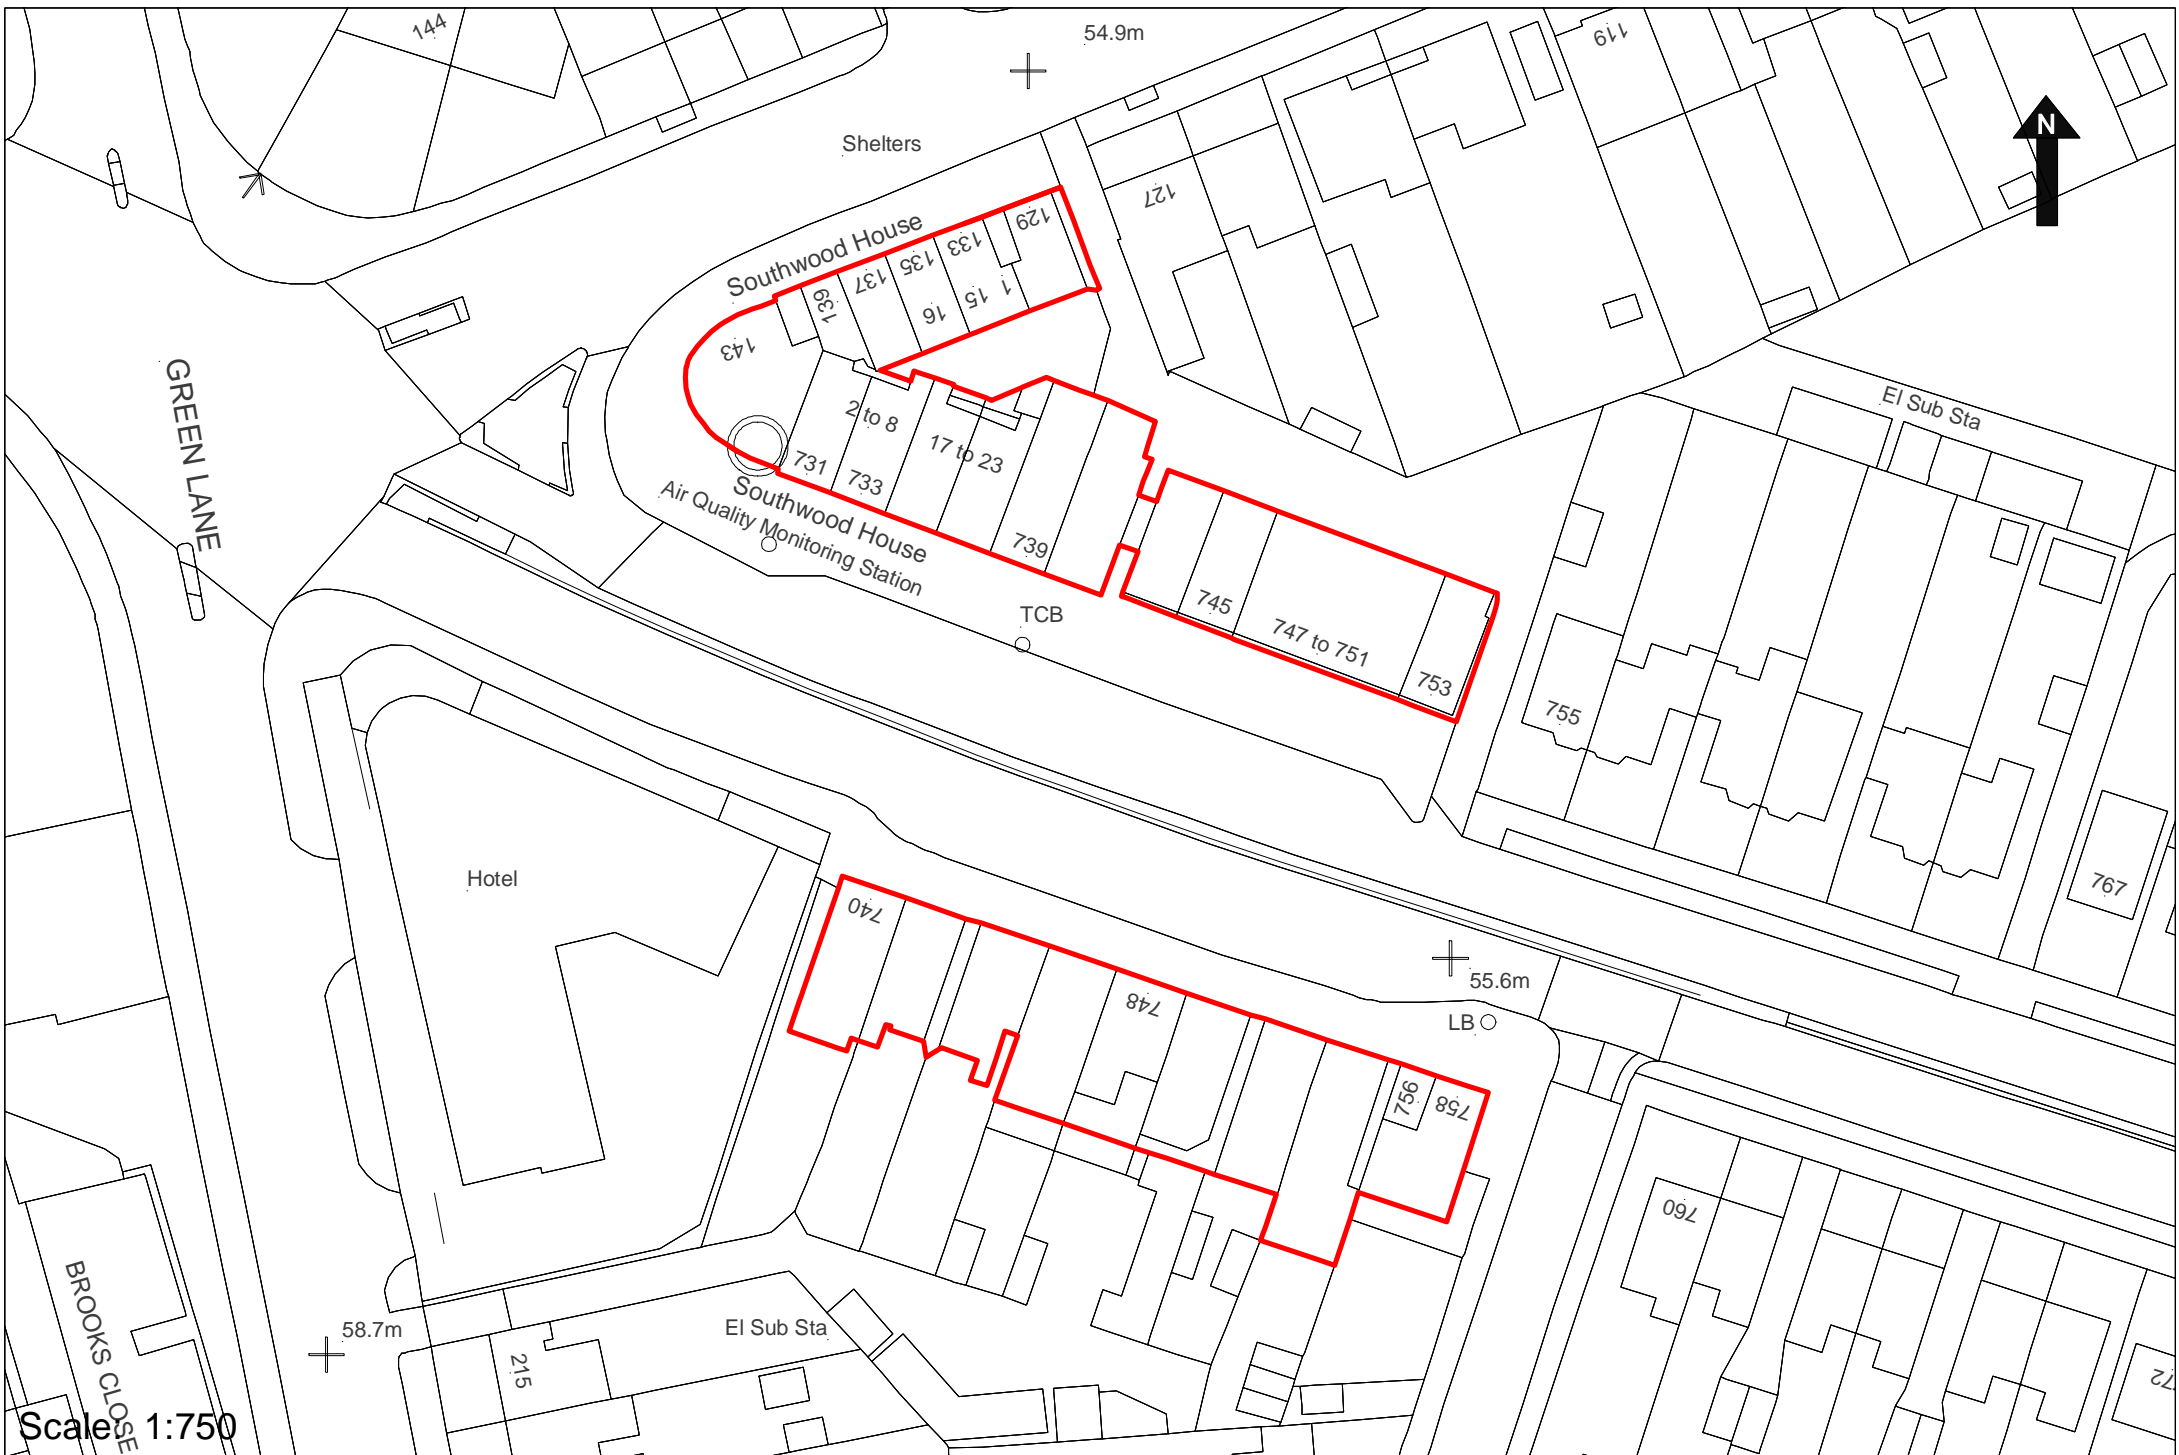

Scale 1:750

Fiveways Neighbourhood Parade