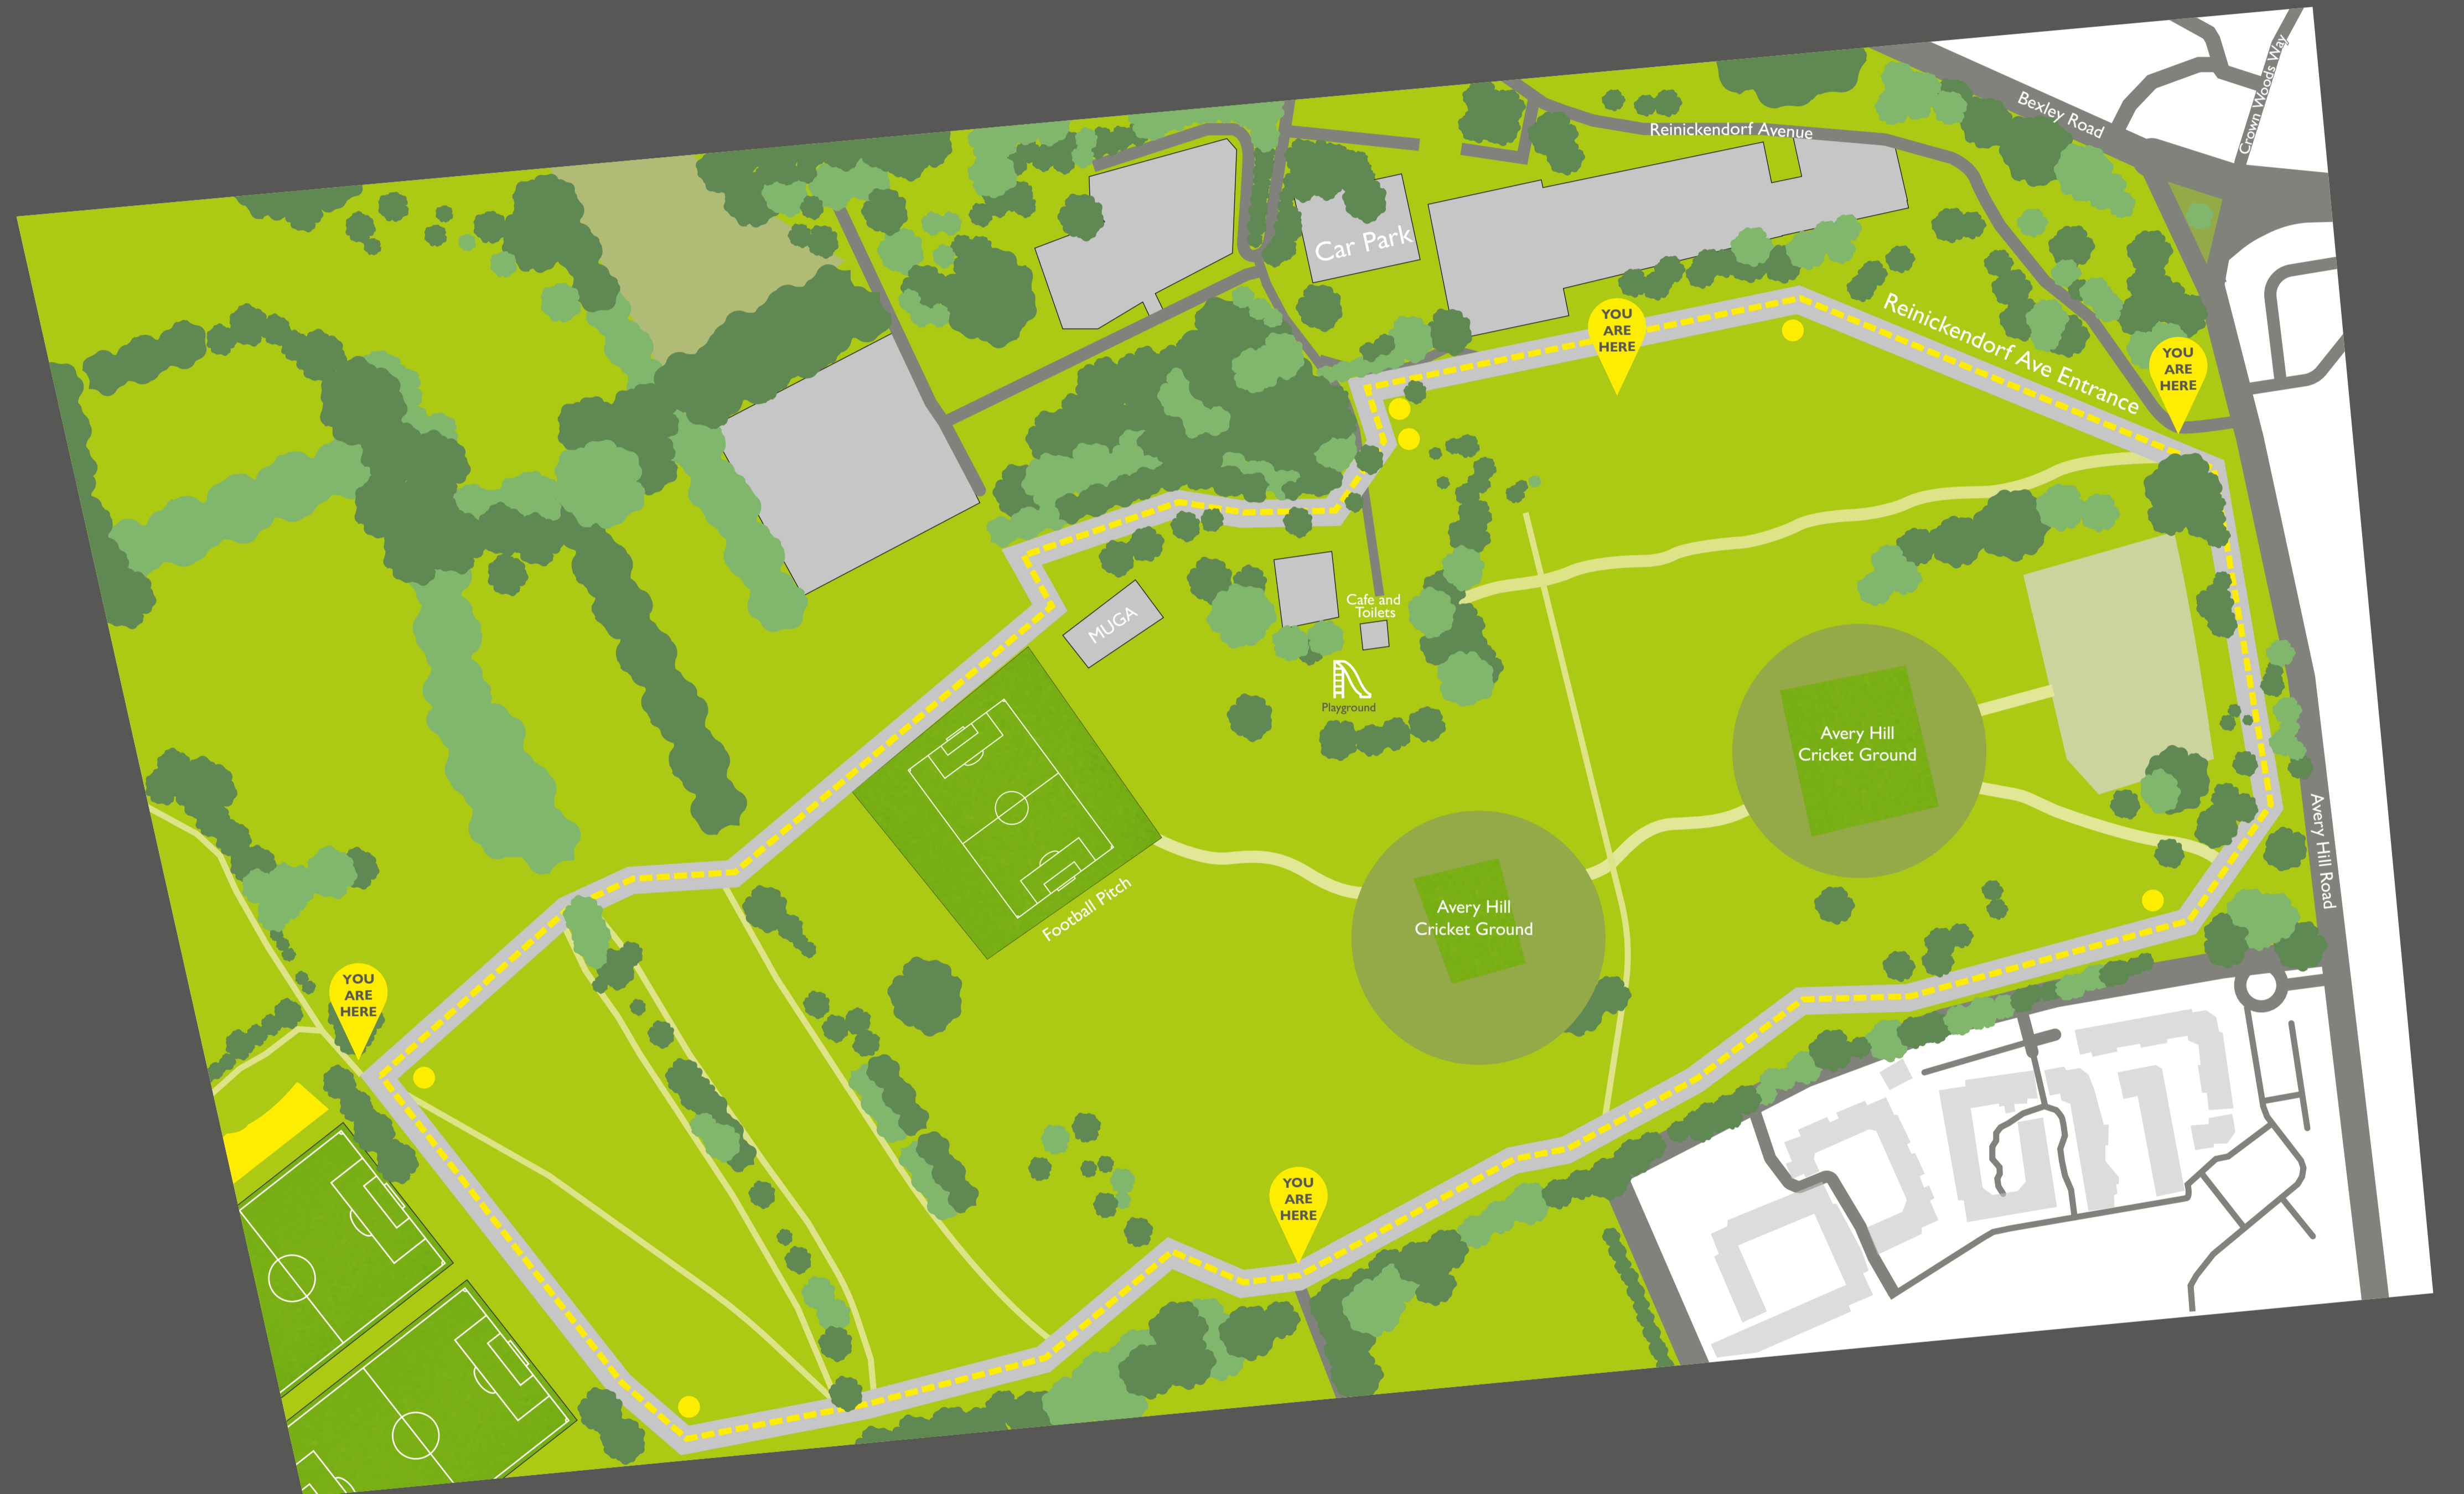

GREENWICH GET ACTIVE ROUTES

AVERY HILL PARK

1 LAP =
2.1KM
1.3MILES

2 LAPS =
4.2KM
2.6MILES

3 LAPS =
6.3KM
3.9MILES

KEY:
--- Route
● Markers

Greenwich
Get Active
greenwichgetactive.com

ROYAL borough of
GREENWICH