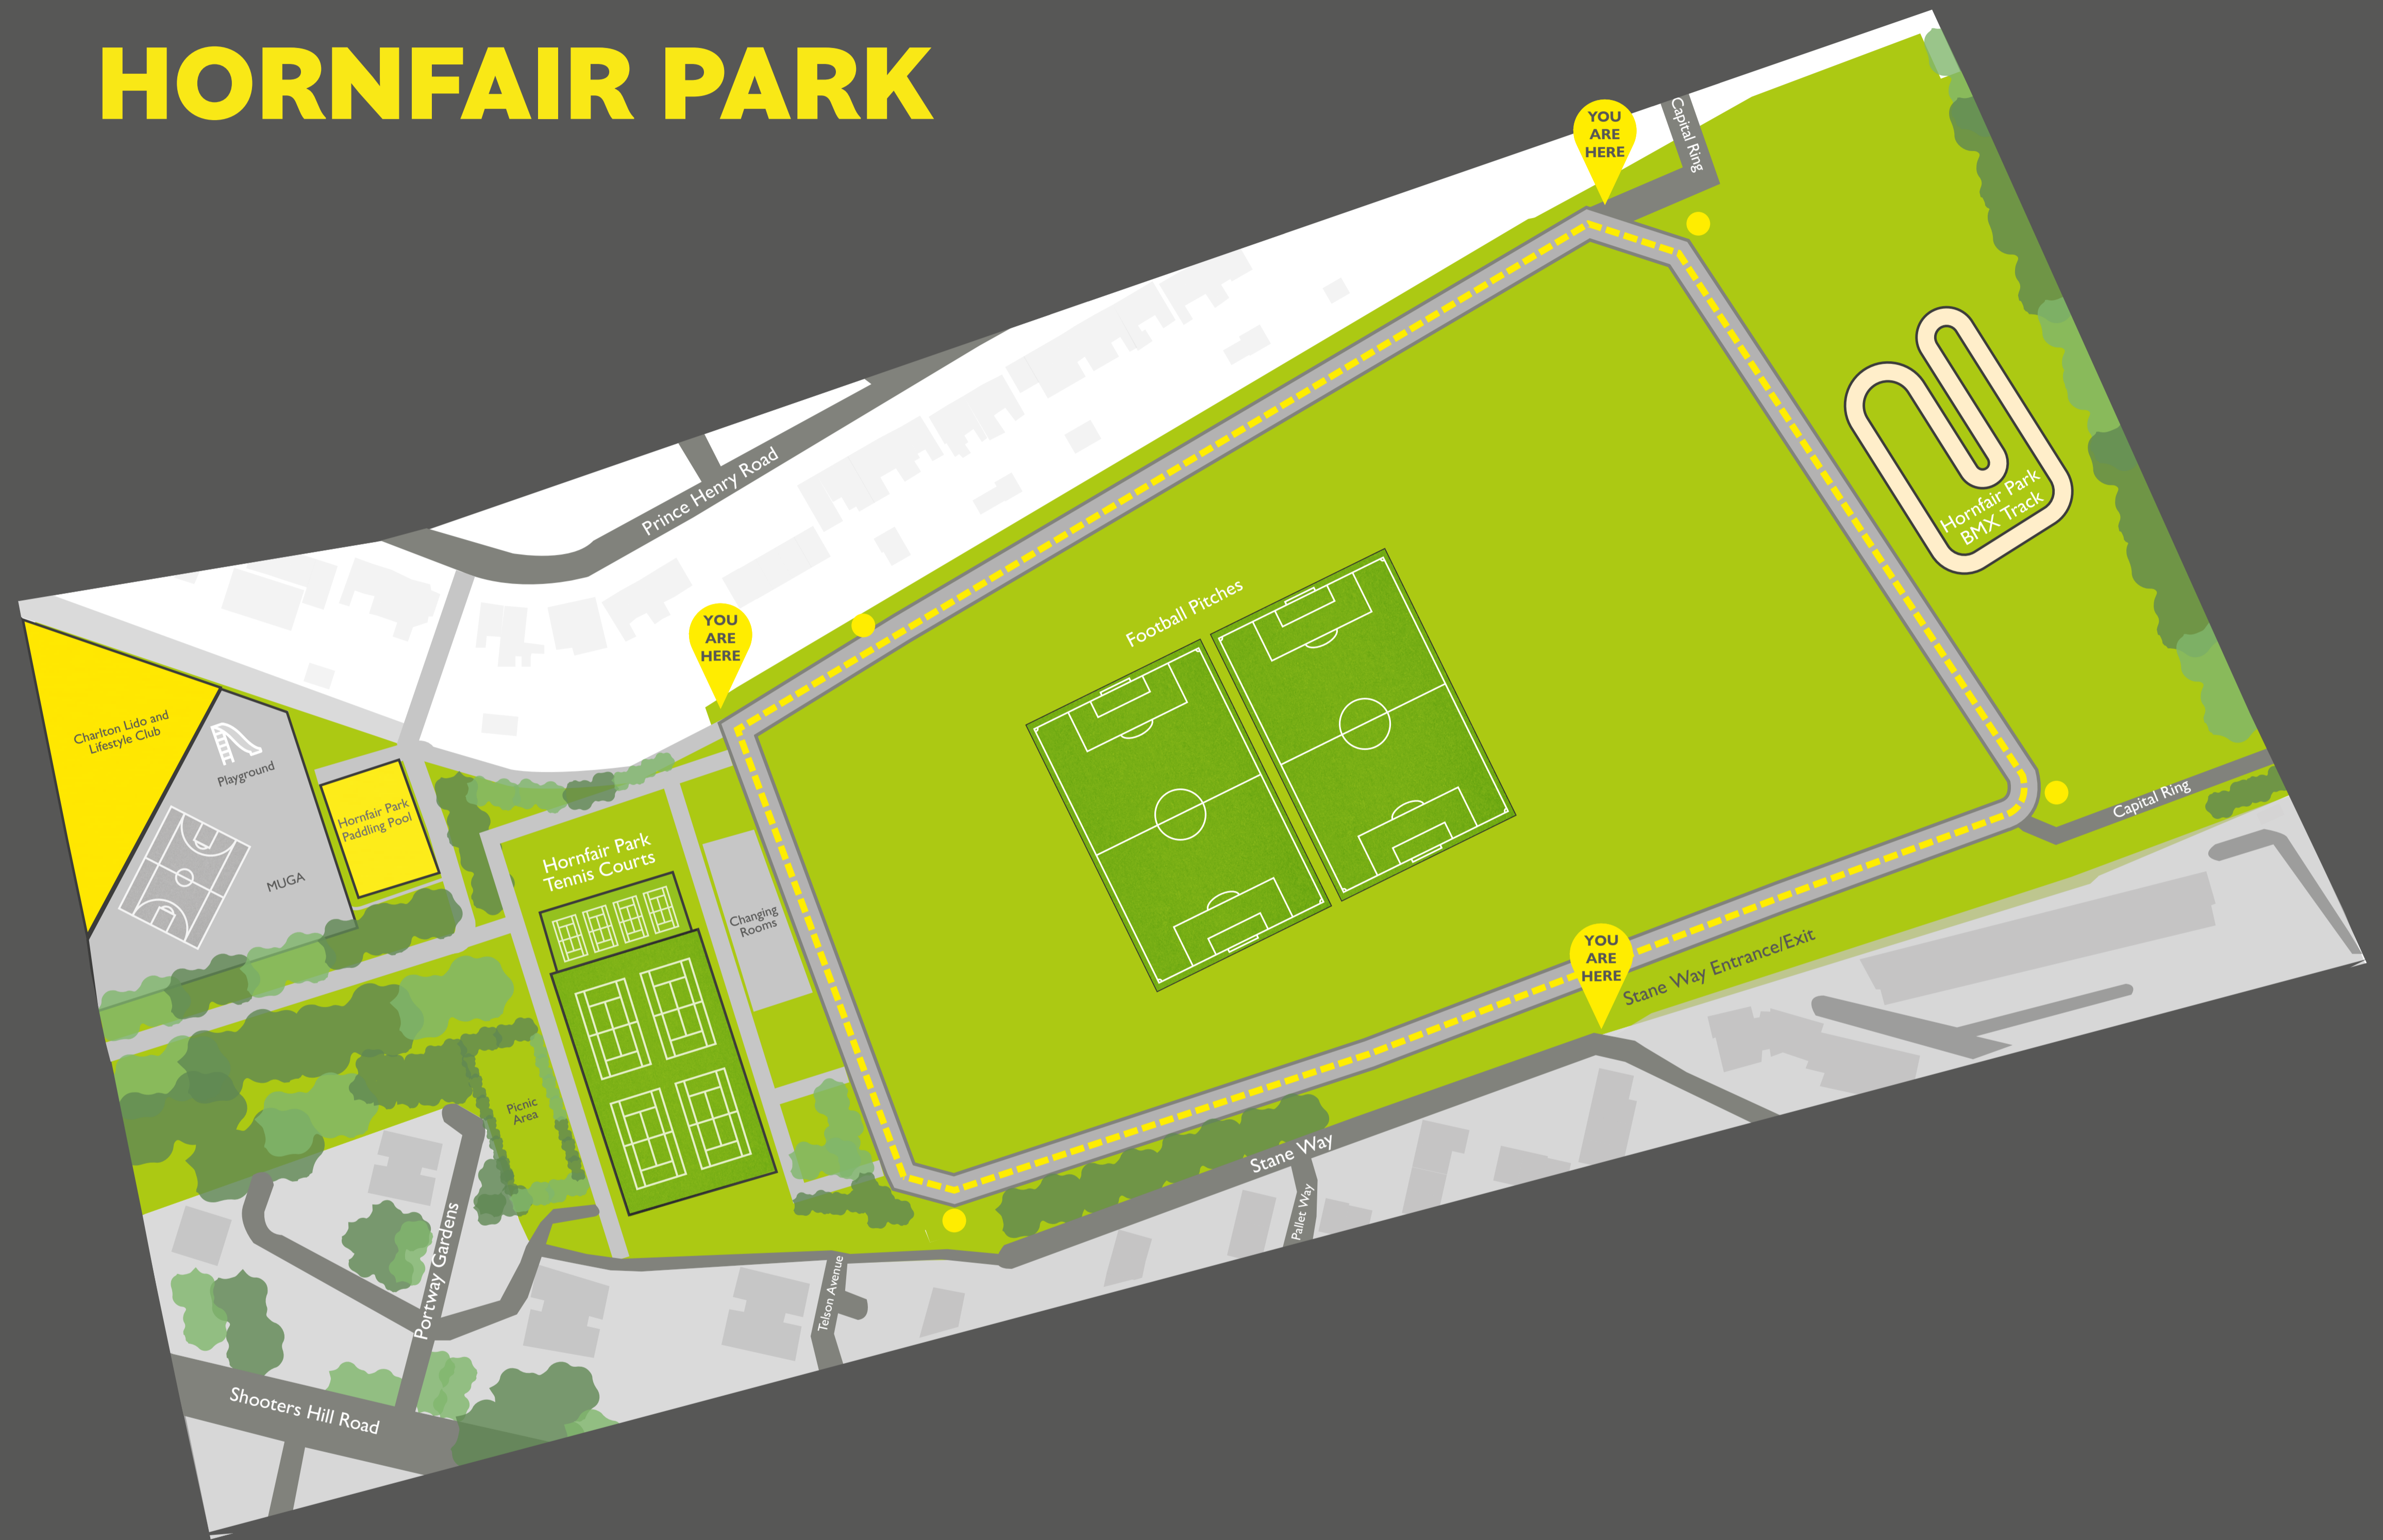

1 LAP=
0.9KM
0.5MILES

2 LAPS=
1.8KM
1.1MILES

3 LAPS=
2.7KM
1.7MILES

GREENWICH GET ACTIVE ROUTES

HORNFAIR PARK

KEY:
--- Route
● Markers

Greenwich
Get Active
greenwichgetactive.com

ROYAL borough of
GREENWICH